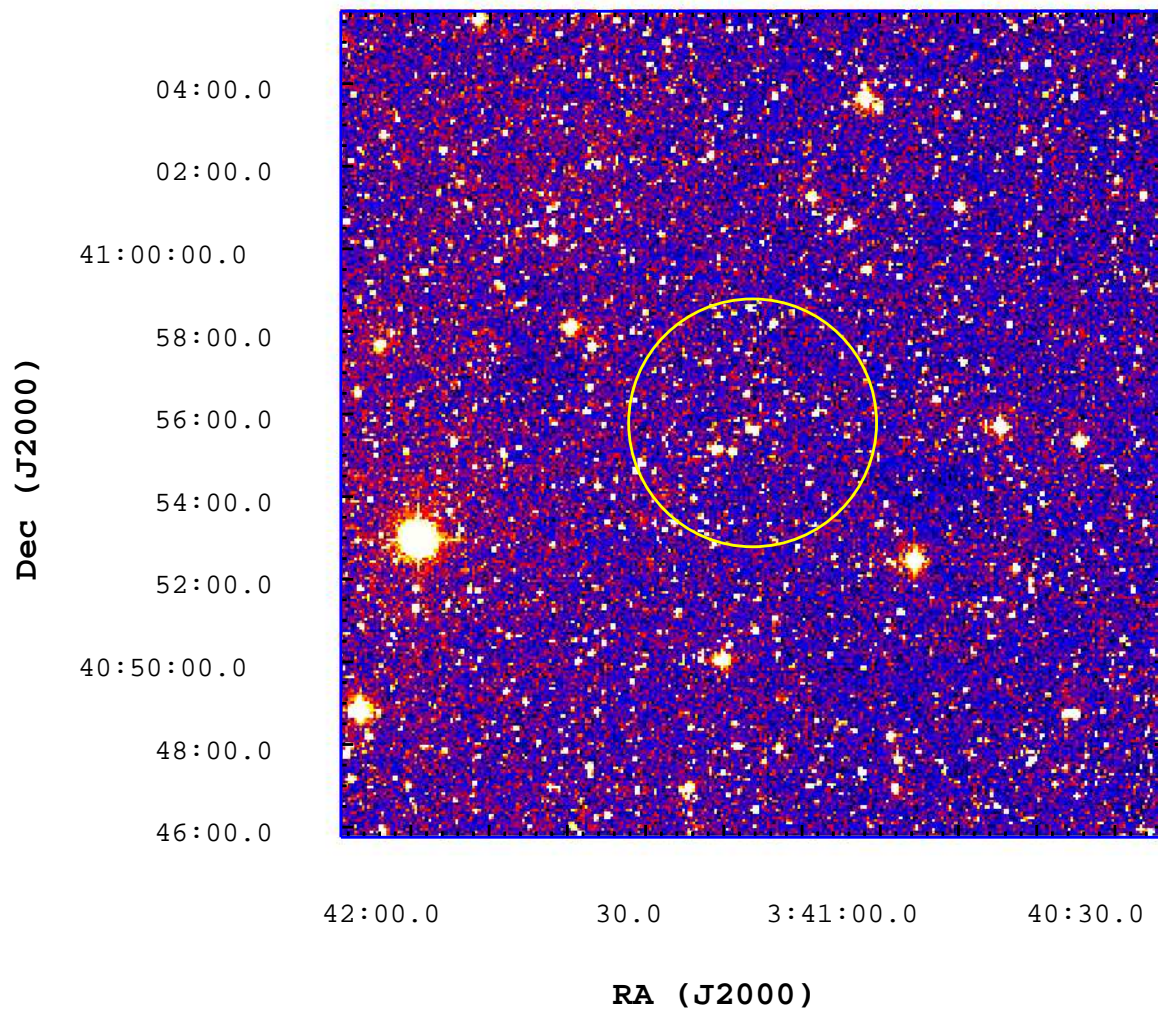

UVOT Finding Chart

OBSID 00530214000 / DATE-OBS 2012-08-06T17:47:59.8

2500

3000

3500

4000

4500