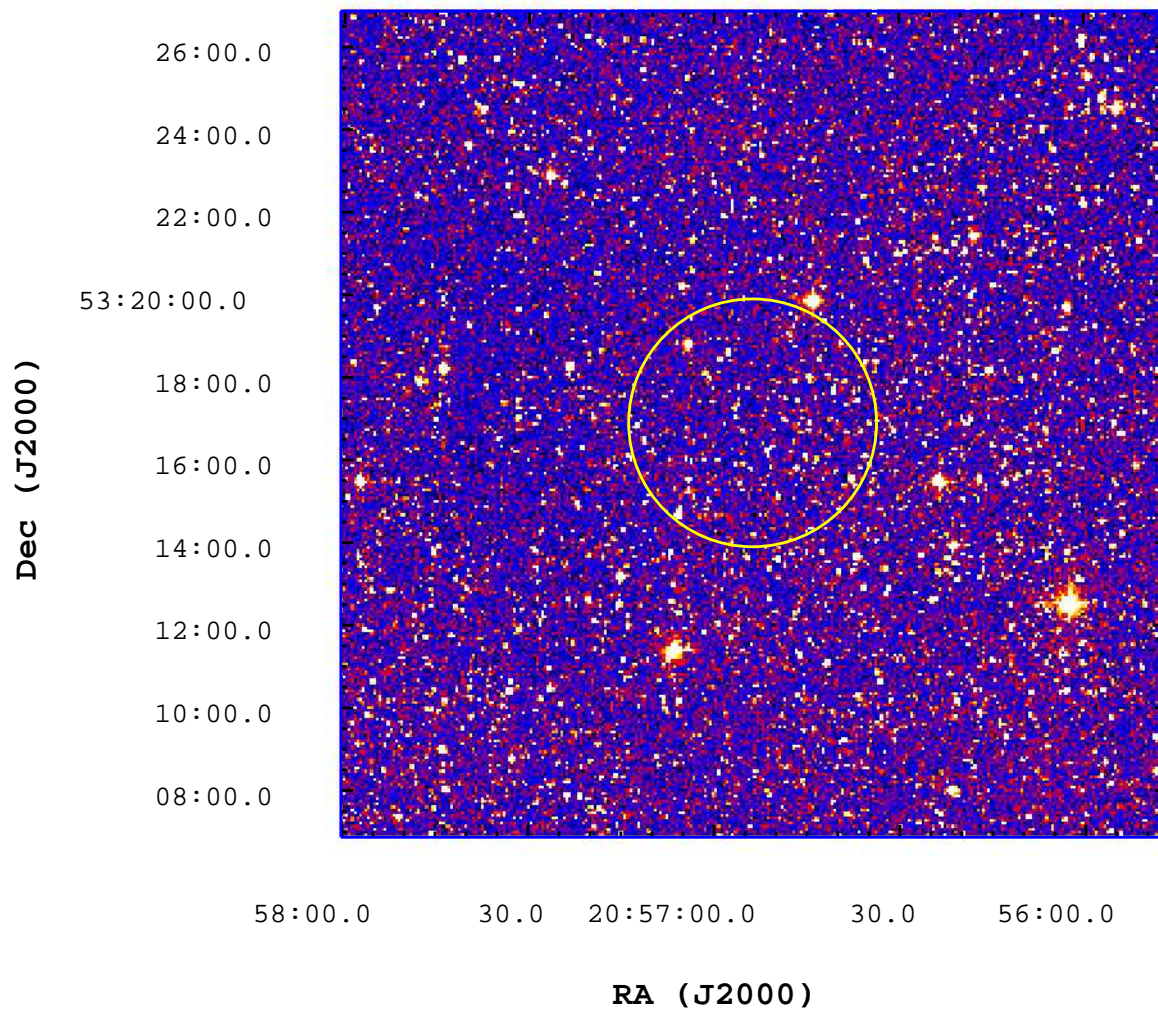

# UVOT Finding Chart

OBSID 00529606000 / DATE-OBS 2012-08-03T11:07:35.4

2500

3000

3500

4000

4500