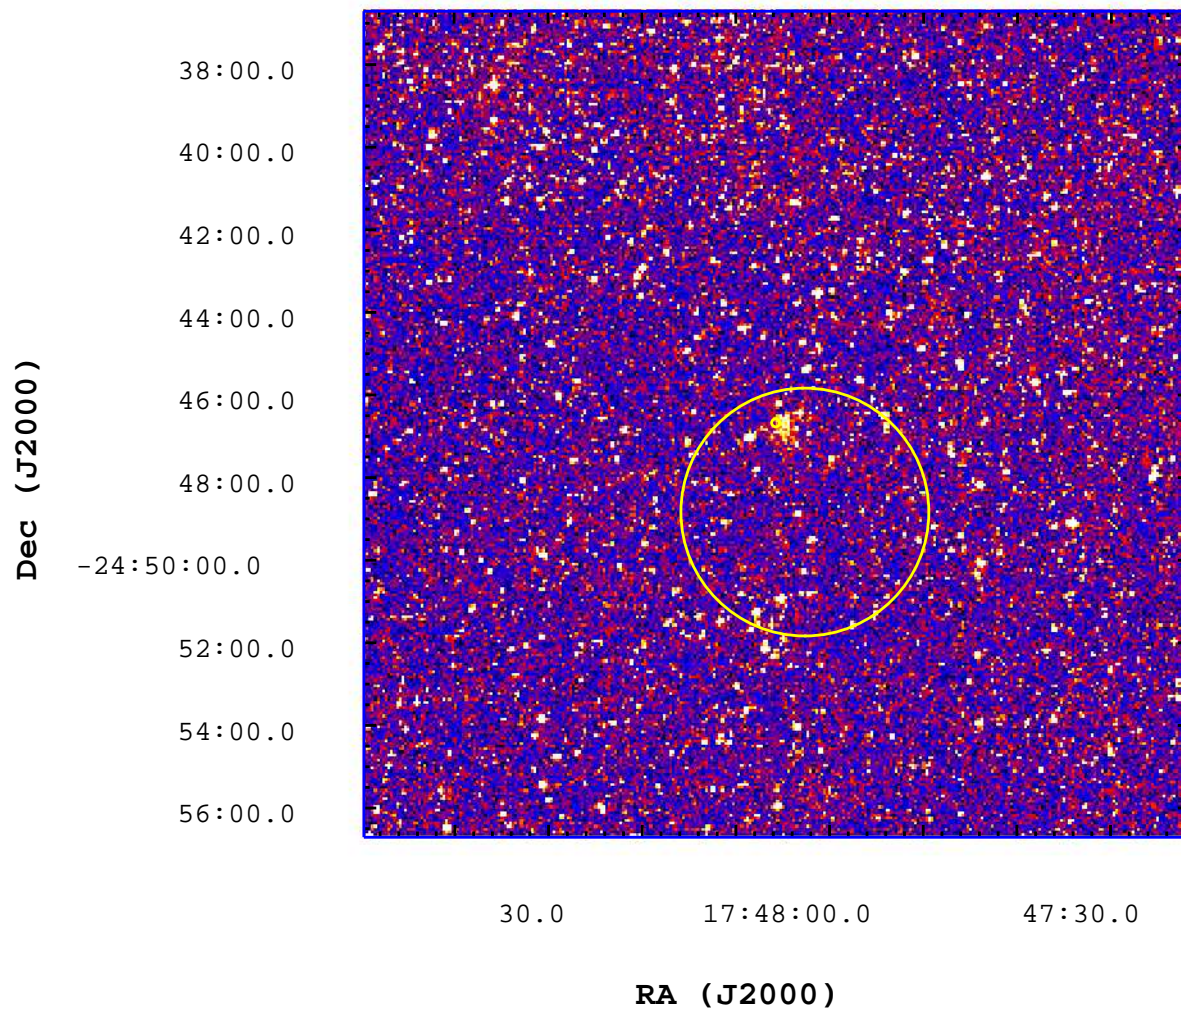

# UVOT Finding Chart

OBSID 00526511000 / DATE-OBS 2012-07-13T16:08:40.2

1000

1200

1400

1600

1800

2000

2200