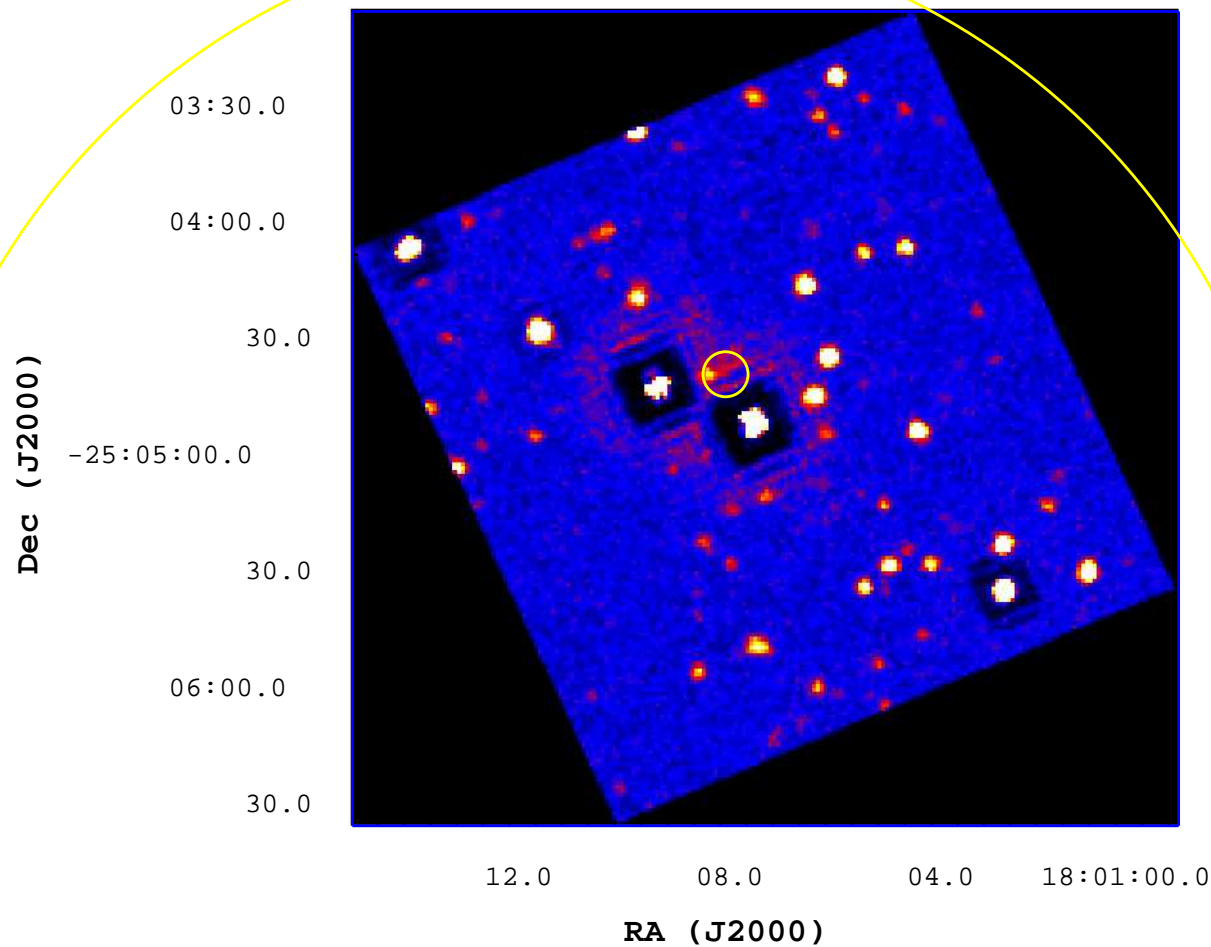

UVOT Finding Chart

OBSID 00526283000 / DATE-OBS 2012-07-11T09:27:27.6

10

20

30

40

50

60

70

80

90