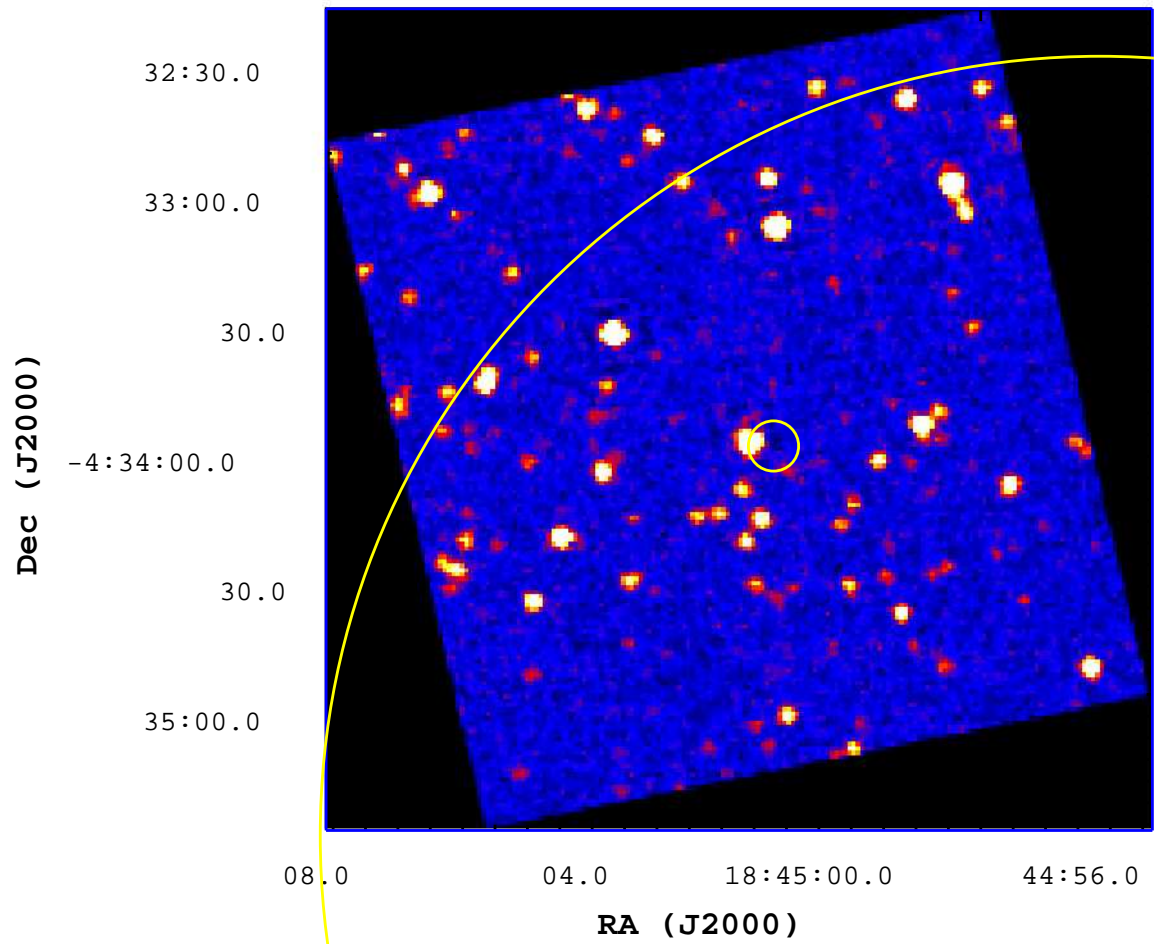

# UVOT Finding Chart

OBSID 00521567000 / DATE-OBS 2012-05-05T01:59:06.8

10

20

30

40

50

60