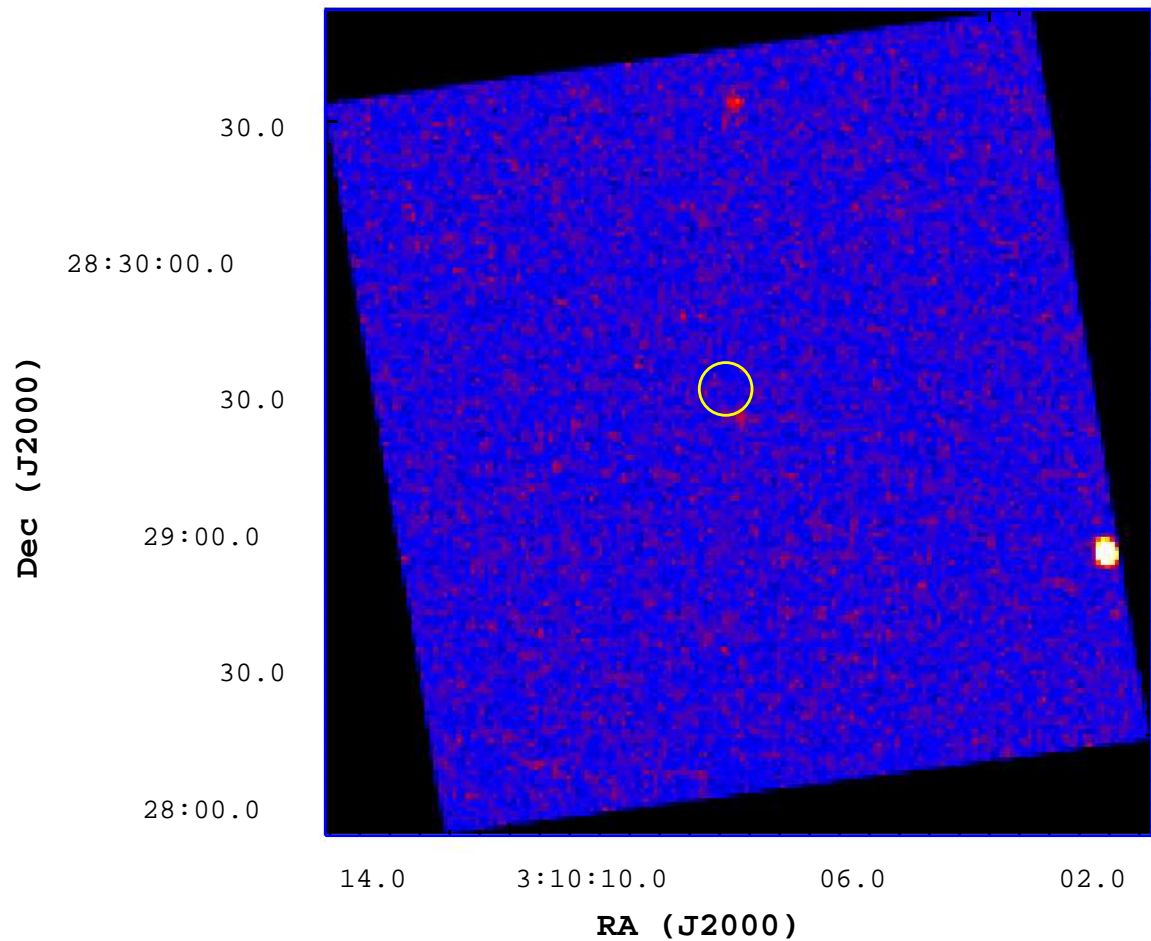

# UVOT Finding Chart

OBSID 00516997000 / DATE-OBS 2012-03-05T19:38:49.4

10

20

30

40

50

60