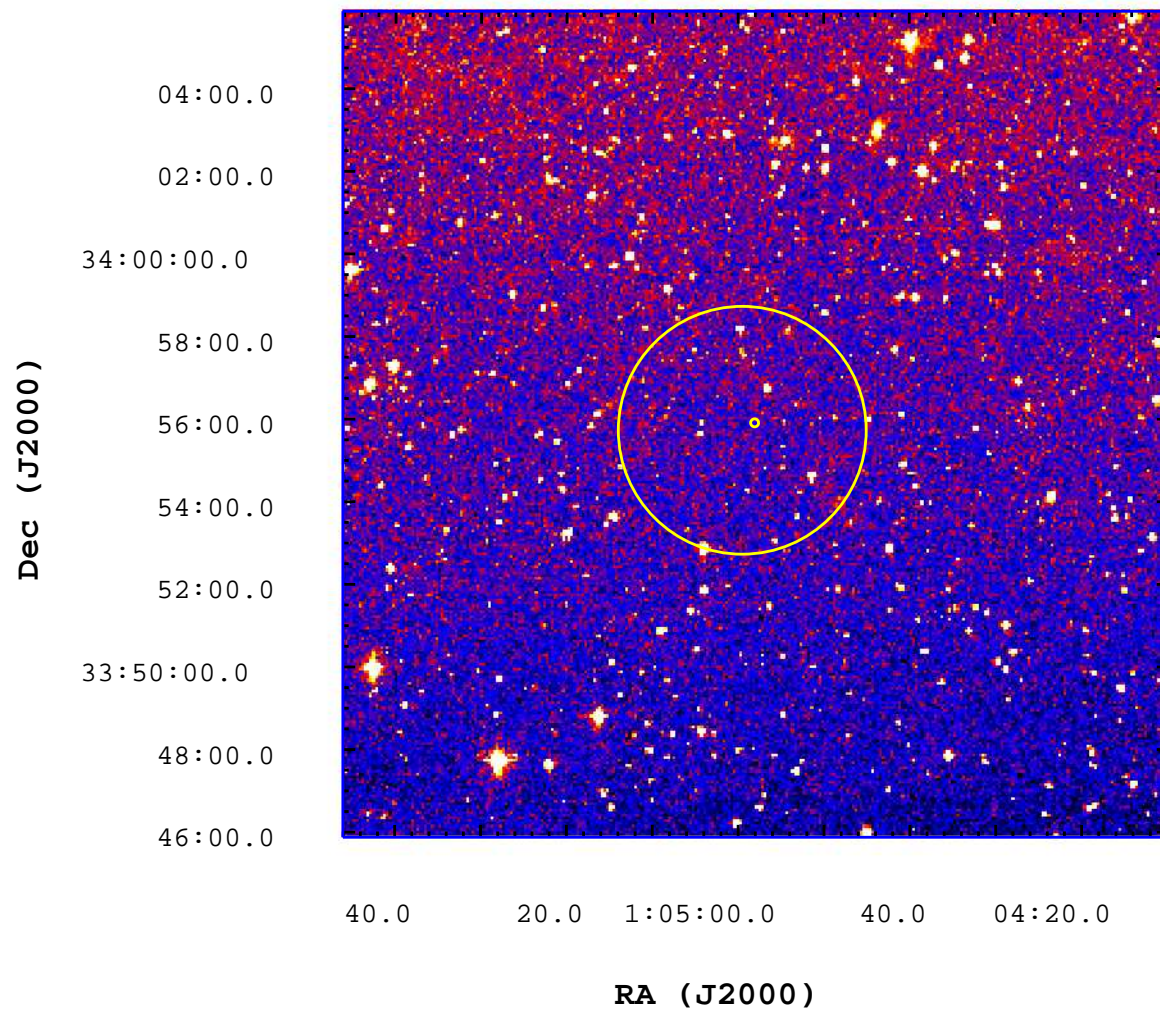

UVOT Finding Chart

OBSID 00511866000 / DATE-OBS 2012-01-16T18:11:31.6

3500

4000

4500

5000

5500