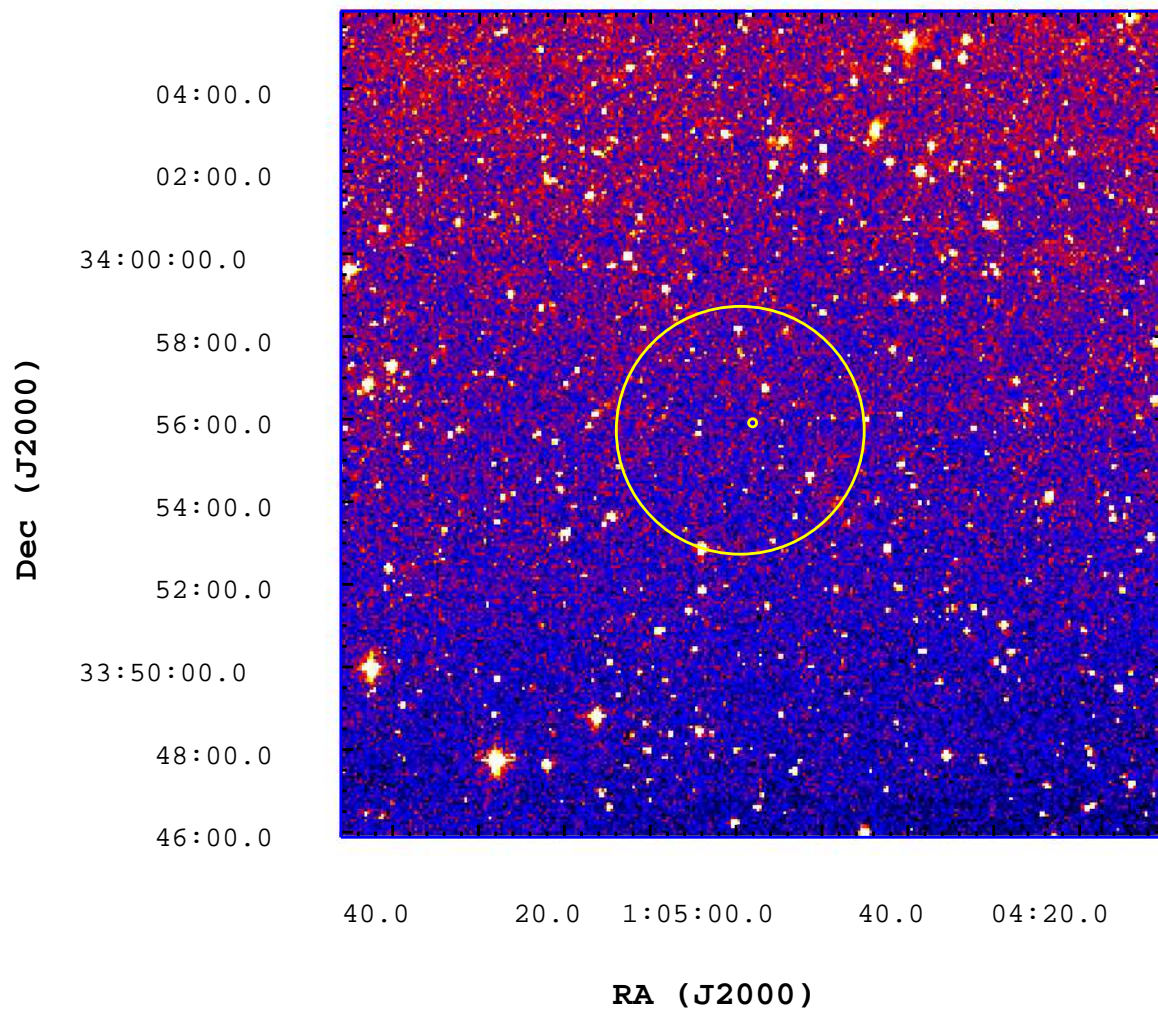

UVOT Finding Chart

OBSID 00511866000 / DATE-OBS 2012-01-16T18:07:59.0

3500

4000

4500

5000

5500