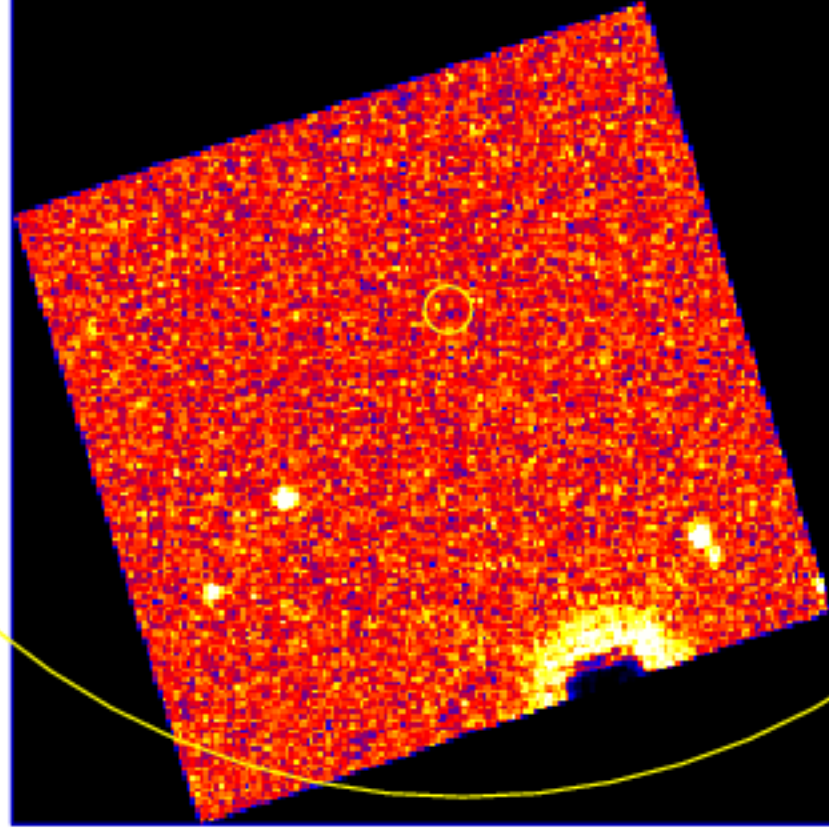

# UVOT Finding Chart

OBSID 01223072000 / DATE-OBS 2024-04-19T12:26:04.2

21:43:40.0 36.0 32.0

RA (J2000)

30.0

15:00.0

30.0

4:14:00.0