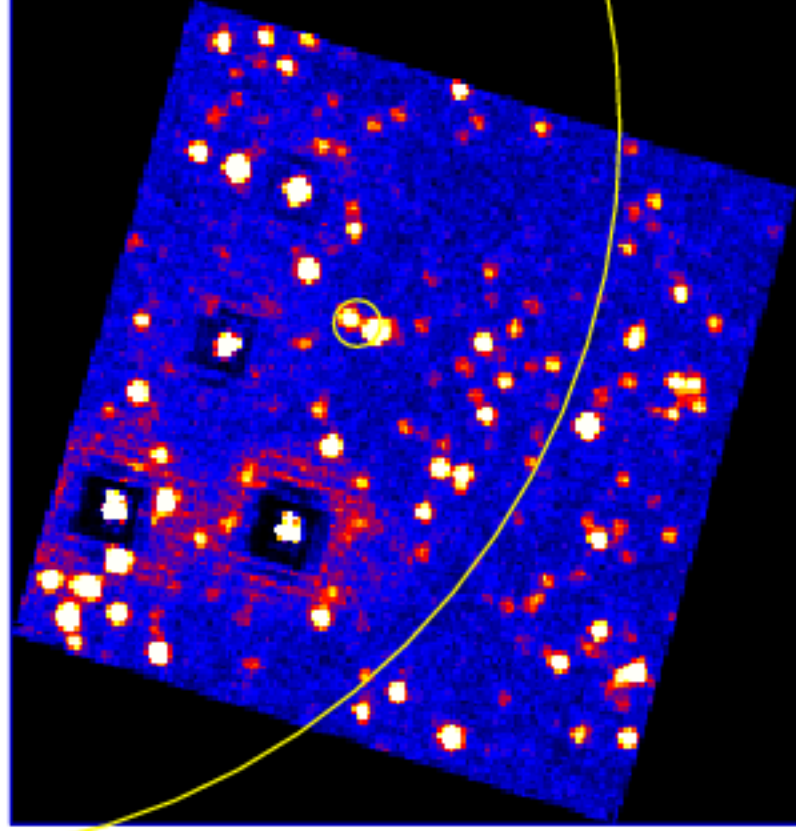

UVOT Finding Chart

OBSID 01220736000 / DATE-OBS 2024-04-08T15:16:49.1

33:00.0

30.0

-62:34:00.0

30.0

35:00.0

30.0