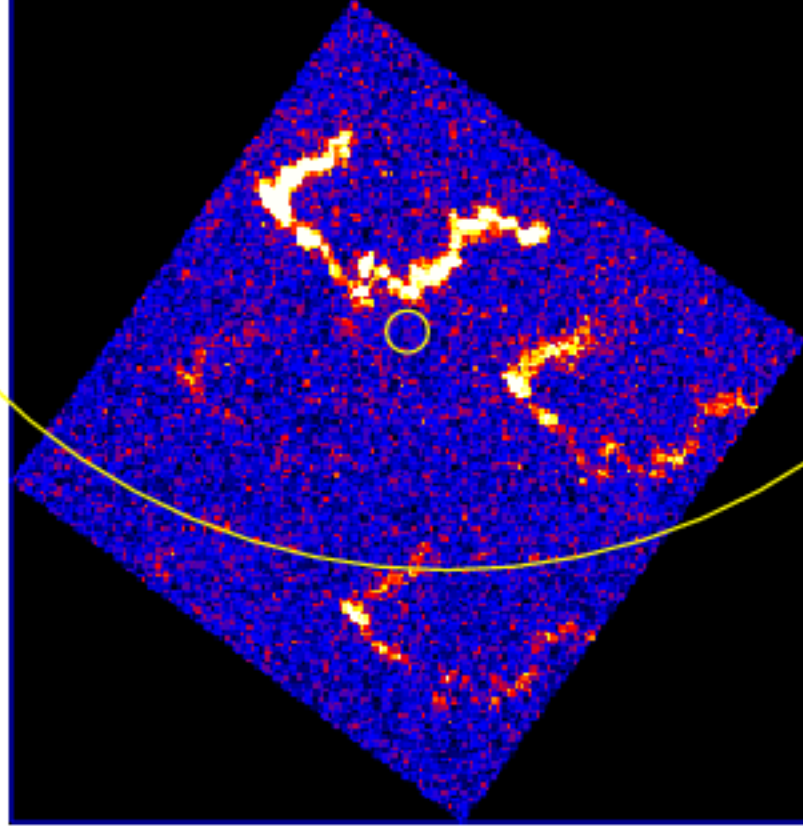

UVOT Finding Chart

OBSID 01219922000 / DATE-OBS 2024-03-13T07:11:19.1

48.0 44.0 19:59:40.0 36.0

RA (J2000)

12

10

8

6