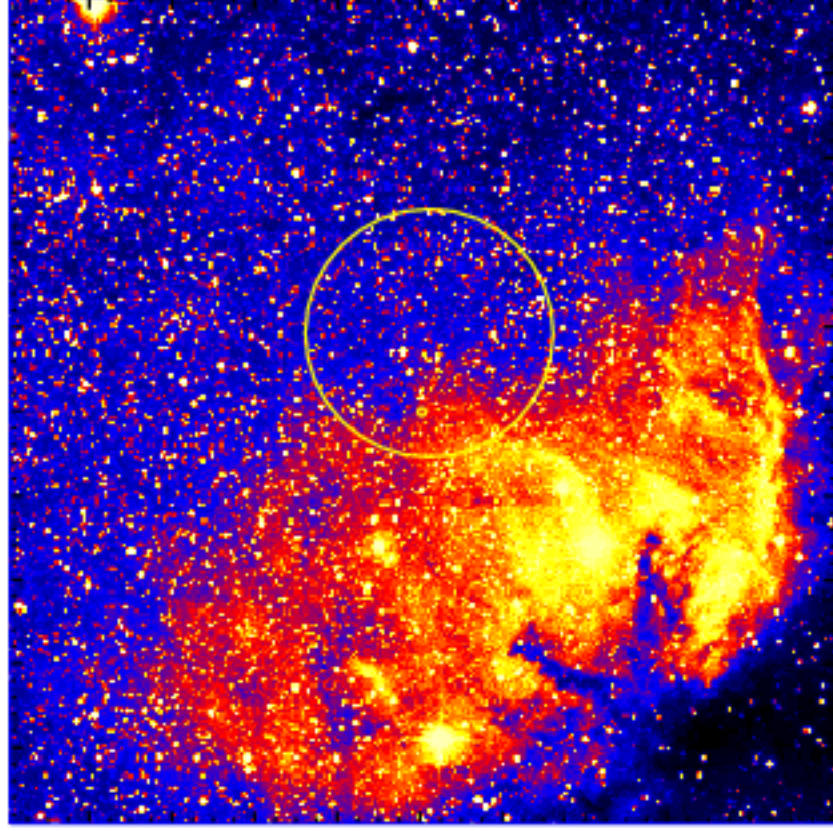

UVOT Finding Chart

OBSID 01219922000 / DATE-OBS 2024-03-13T07:11:19.1

30:00.0
28:00.0
26:00.0
24:00.0
22:00.0
35:20:00.0
18:00.0
16:00.0
14:00.0
12:00.0

Dec (J2000)

20:00:20.0

19:59:40.0

19:59:00.0

RA (J2000)