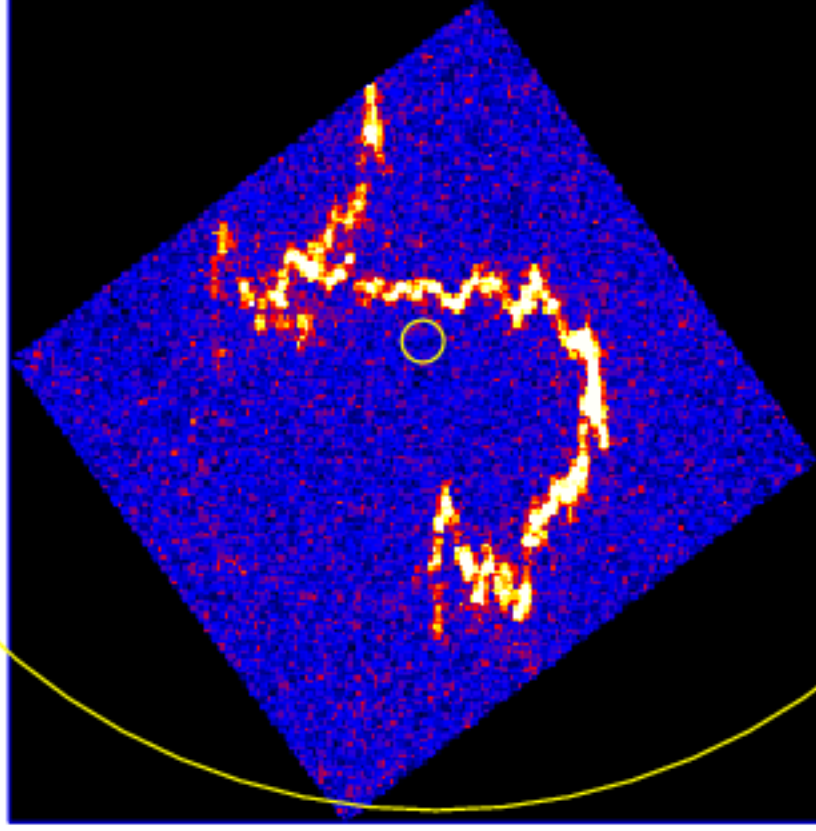

UVOT Finding Chart

OBSID 01219905000 / DATE-OBS 2024-03-13T03:51:40.9

18:30.0
19:00.0
30.0
-16:20:00.0
30.0
21:00.0
30.0

44.0 16:20:40.0 36.0 32.0
RA (J2000)

2 4 6 8 10 12 14 16 18