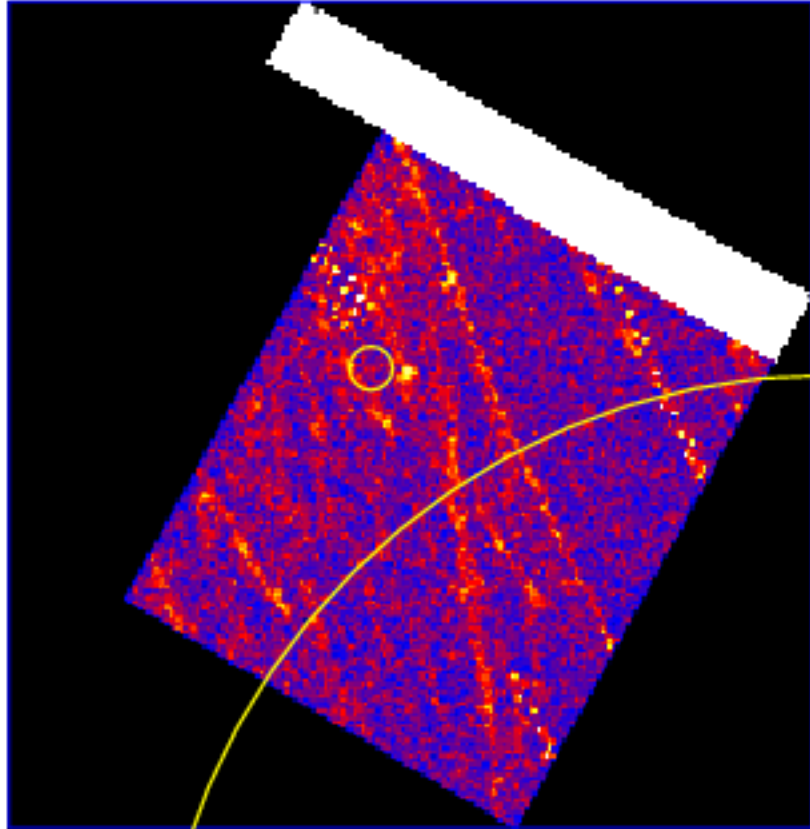

UVOT Finding Chart

OBSID 01218968000 / DATE-OBS 2024-03-06T12:28:06.4

28:00.0

30.0

35:27:00.0

30.0

26:00.0

30.0

25:00.0

48.0

44.0

19:55:40.0

36.0

RA (J2000)