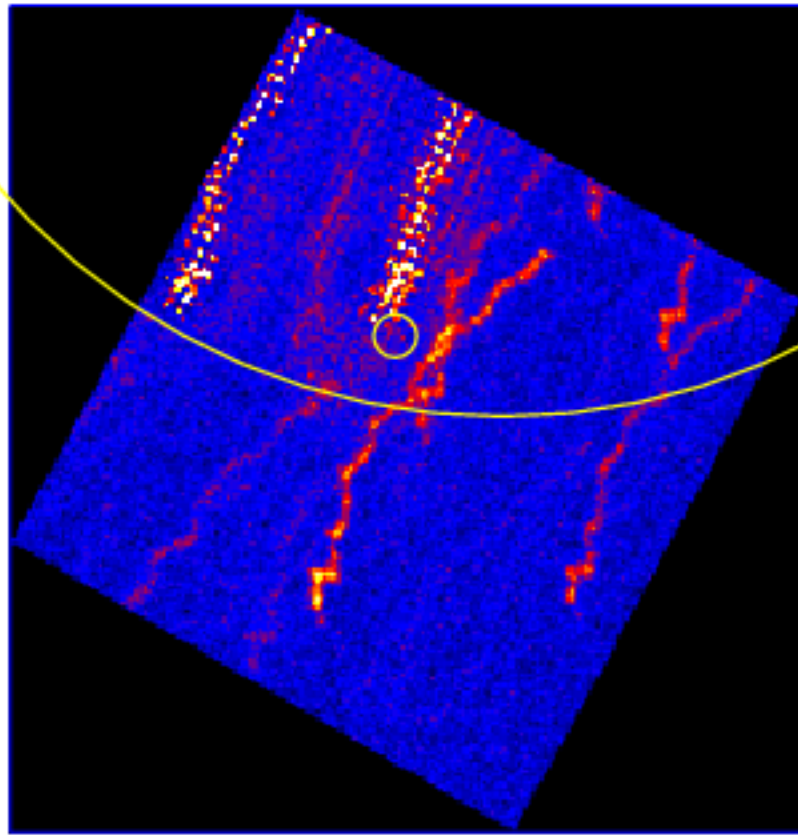

# UVOT Finding Chart

OBSID 01218903000 / DATE-OBS 2024-03-06T01:13:41.8

Dec (J2000)  
30.0  
27:00.0  
30.0  
35:26:00.0  
30.0  
25:00.0  
24:30.0

18.0 14.0 19:57:10.0 06.0 02.0  
RA (J2000)