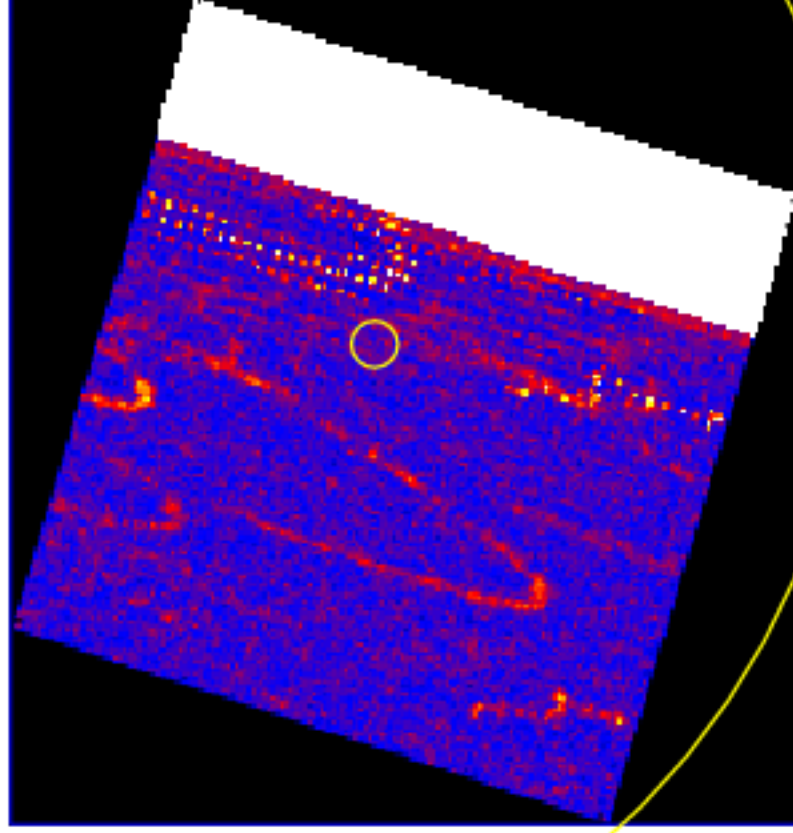

UVOT Finding Chart

OBSID 01217222000 / DATE-OBS 2024-02-24T22:03:44.2

07:00.0

30.0

35:06:00.0

30.0

05:00.0

04:30.0

54.0 19:59:50.0 46.0 42.0 38.0

RA (J2000)

0 10 20 30 40 50 60 70 80 90 100