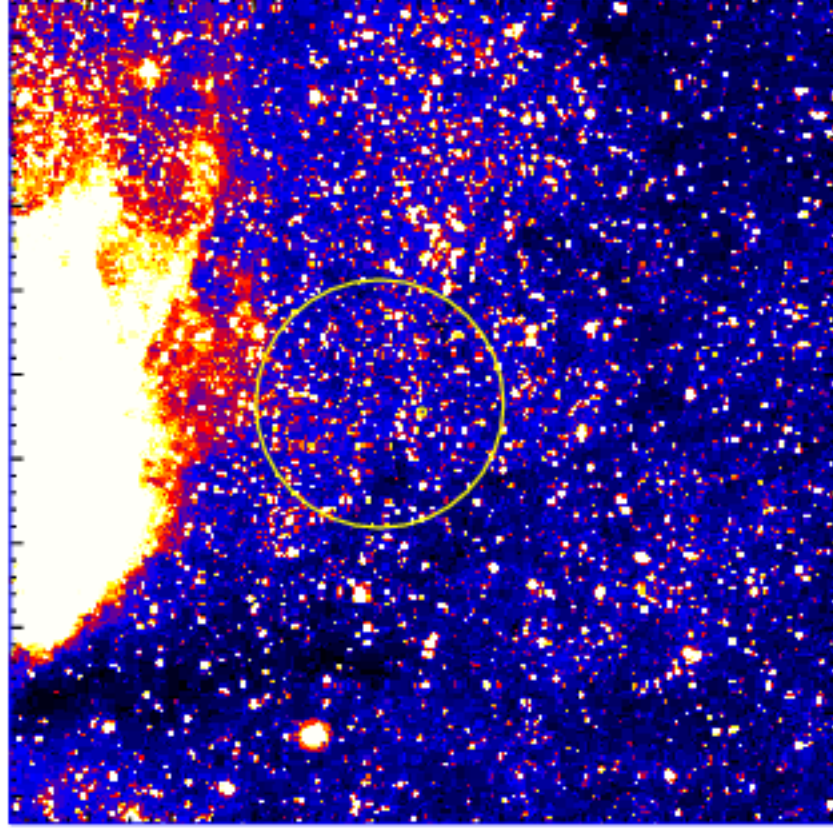

UVOT Finding Chart

OBSID 01217222000 / DATE-OBS 2024-02-24T22:03:44.2

Dec (J2000)
14:00.0
12:00.0
10:00.0
08:00.0
06:00.0
04:00.0
02:00.0
35:00:00.0
58:00.0
34:56:00.0

20:00:30.0 19:59:50.0 19:59:10.0

RA (J2000)