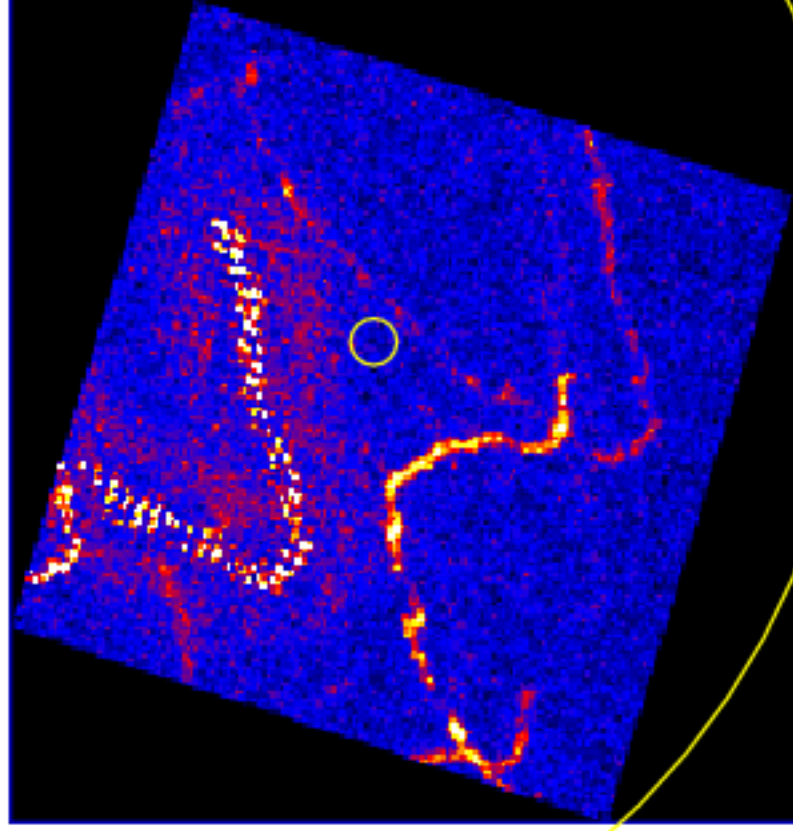

UVOT Finding Chart

OBSID 01217222000 / DATE-OBS 2024-02-24T21:54:05.2

07:00.0

30.0

35:06:00.0

30.0

05:00.0

04:30.0