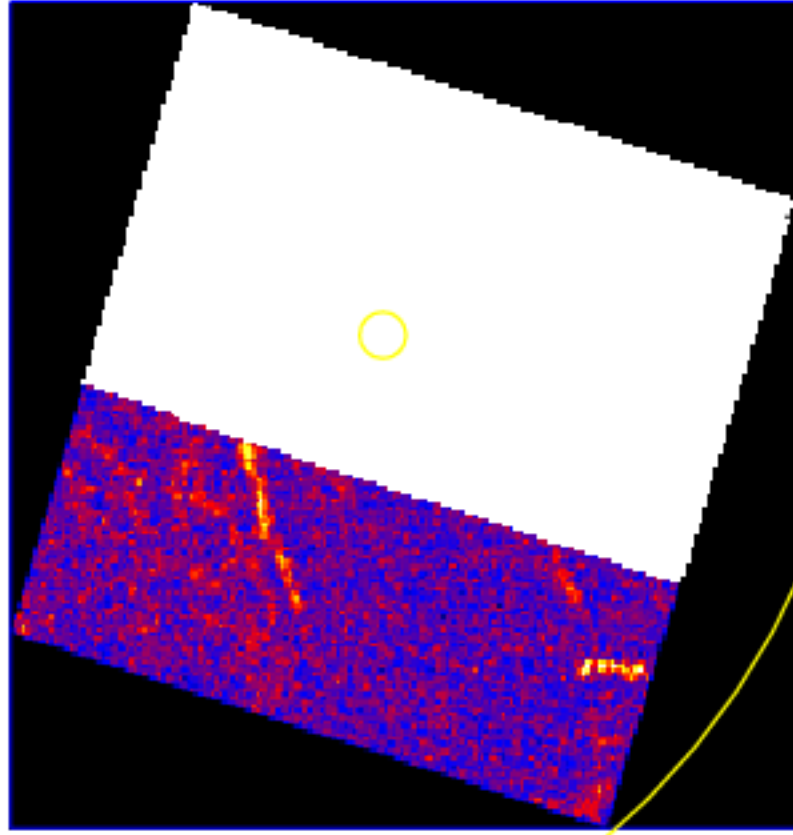

UVOT Finding Chart

OBSID 01217222000 / DATE-OBS 2024-02-24T21:51:26.3

07:00.0

30.0

35:06:00.0

30.0

05:00.0

04:30.0

54.0 19:59:50.0 46.0 42.0 38.0

RA (J2000)

5

10

15

20

25

30