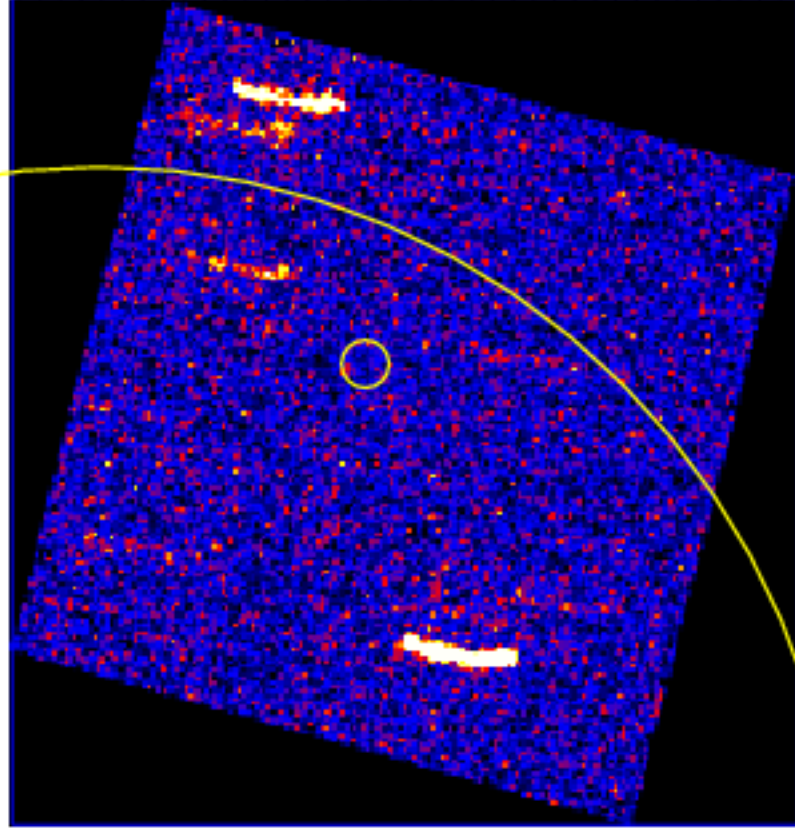

UVOT Finding Chart

OBSID 01216911000 / DATE-OBS 2024-02-23T00:15:59.2

30.0

21:00.0

30.0

Dec (J2000)

35:20:00.0

30.0

19:00.0

18:30.0

52.0

48.0

44.0

19:59:40.0

RA (J2000)

0

1

2

3

4

5

6

7

8