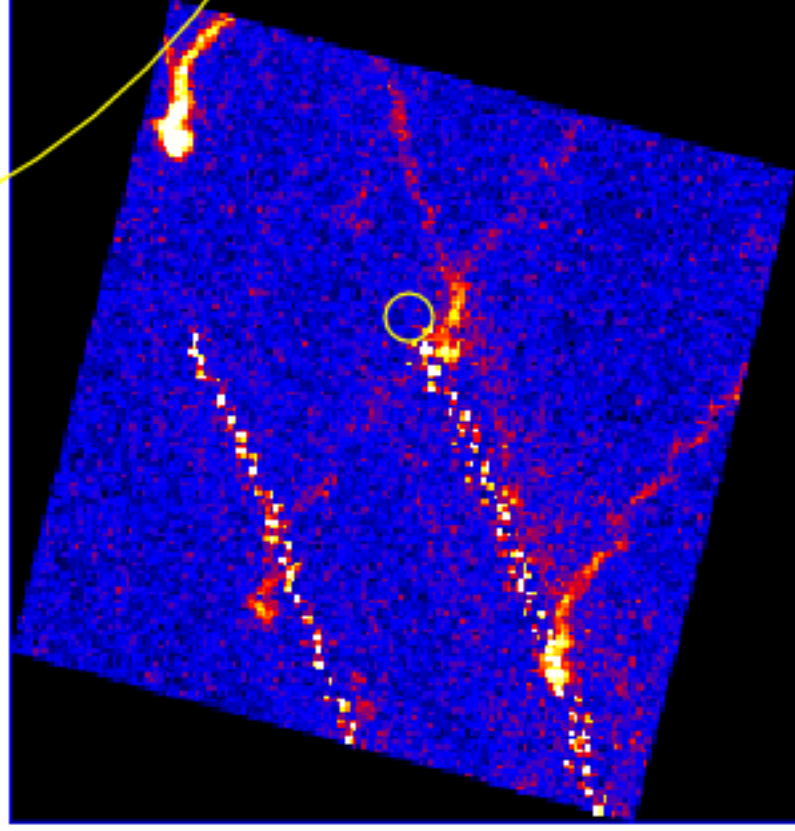

UVOT Finding Chart

OBSID 01216864000 / DATE-OBS 2024-02-22T16:05:00.5

30.0

34:00.0

30.0

35:33:00.0

30.0

32:00.0

31:30.0

32.0 28.0 24.0 19:59:20.0

RA (J2000)

5

10

15

20

25