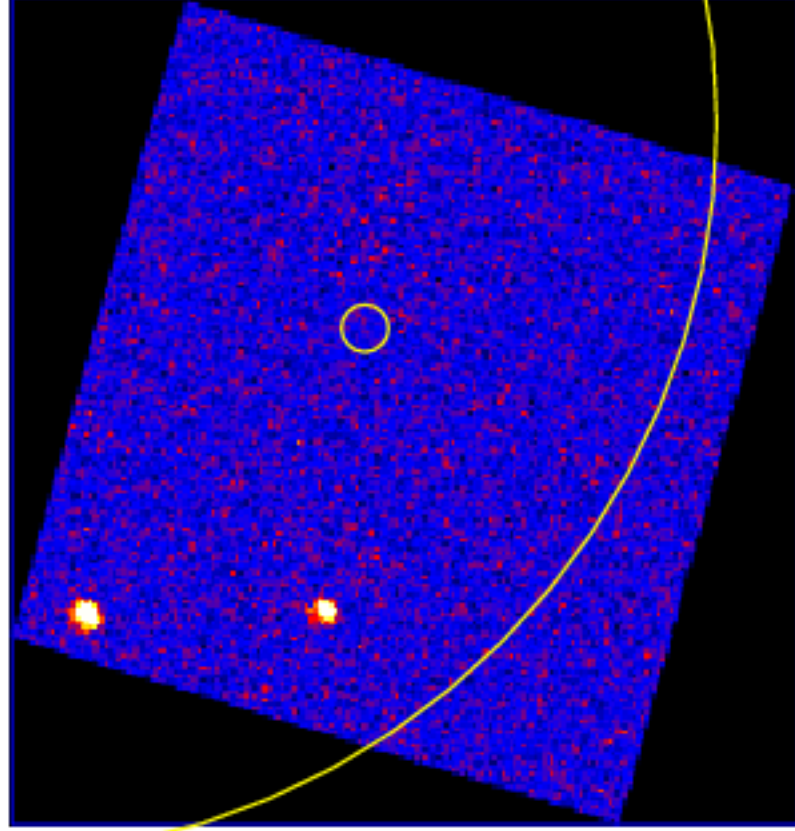

UVOT Finding Chart

OBSID 01215912000 / DATE-OBS 2024-02-18T02:03:11.9

18:00.0

30.0

1:17:00.0

30.0

16:00.0

30.0

15:00.0

18.0 14.0 10:47:10.0 06.0

RA (J2000)

5

10

15

20

25