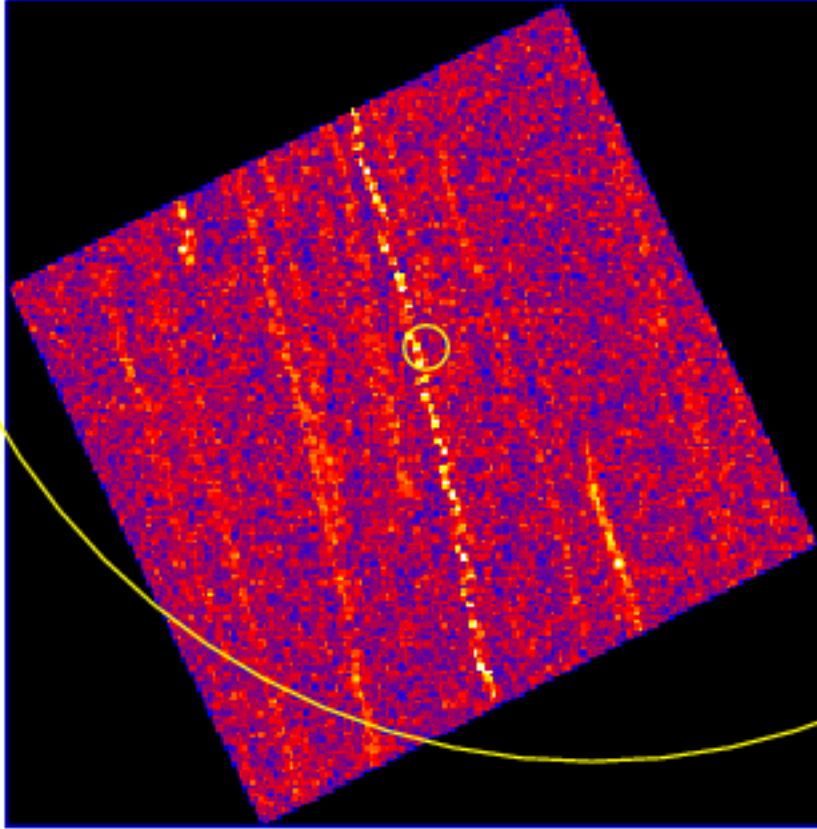

UVOT Finding Chart

OBSID 01215687000 / DATE-OBS 2024-02-16T17:28:26.1

-33:40:00.0

30.0

41:00.0

30.0

42:00.0

30.0