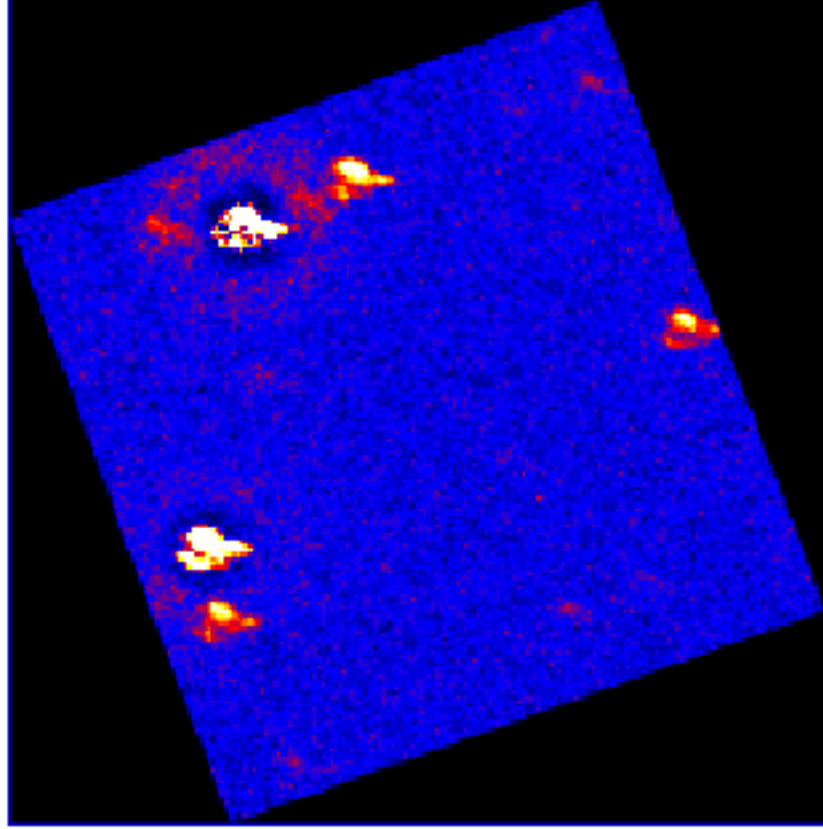

UVOT Finding Chart

OBSID 01210856000 / DATE-OBS 2024-01-25T12:04:45.1

30.0

35:10:00.0

30.0

09:00.0

30.0

08:00.0

42.0 38.0 34.0 19:58:30.0 26.0

RA (J2000)

70

60

50

40

30

20