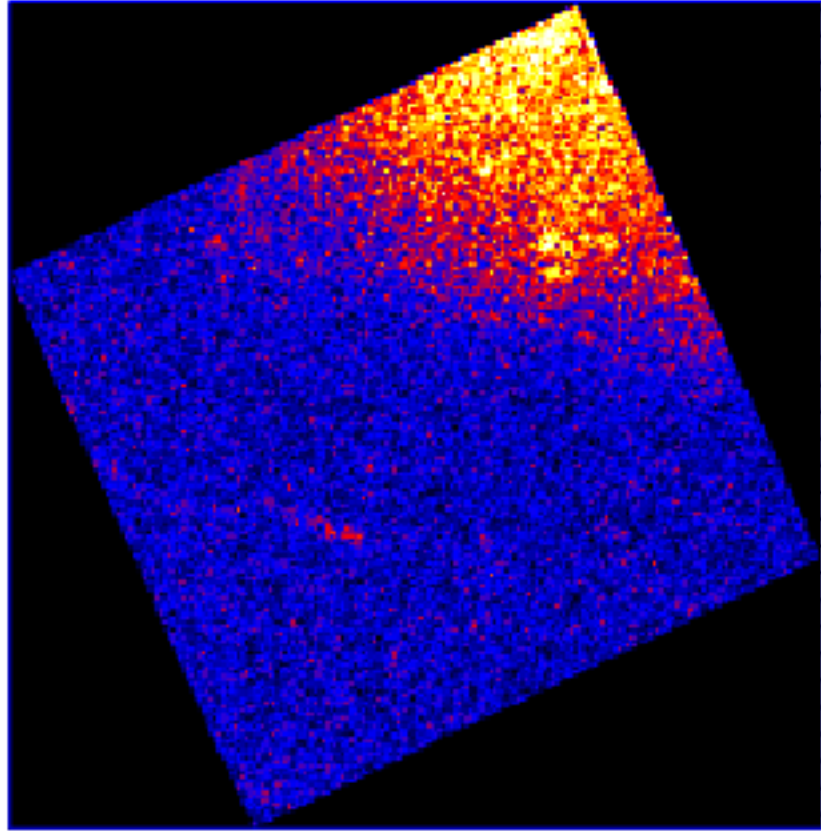

UVOT Finding Chart

OBSID 01209644000 / DATE-OBS 2024-01-19T13:22:44.0

34.0 5:36:30.0 26.0

RA (J2000)

0

2

4

6

8

10

12

14

16

18