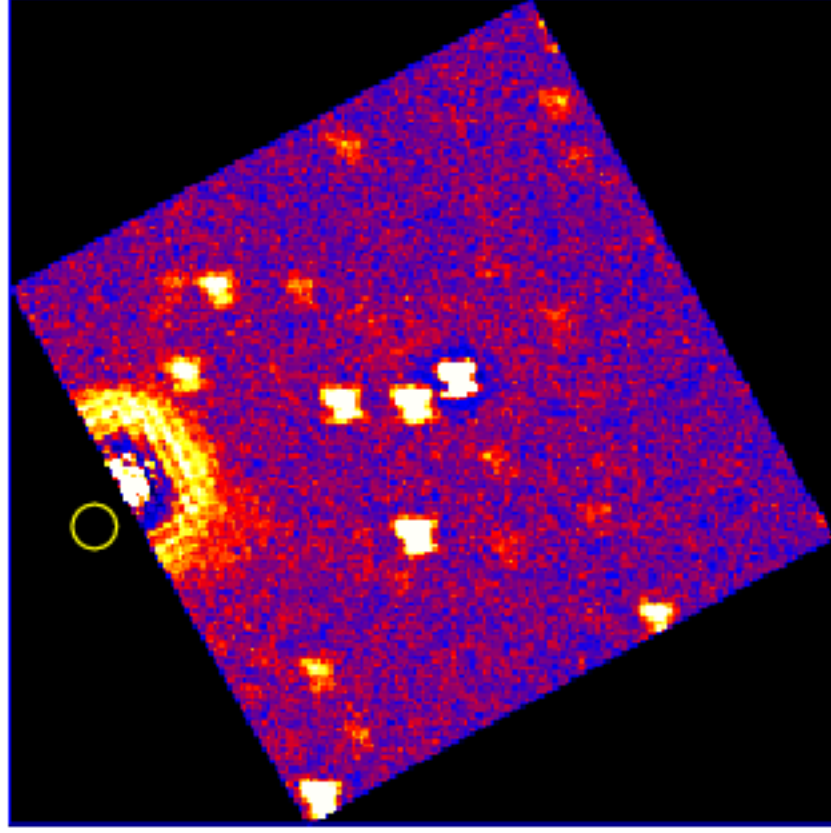

# UVOT Finding Chart

OBSID 01209451000 / DATE-OBS 2024-01-18T06:02:42.3

28.0 24.0 19:58:20.0 16.0 12.0

RA (J2000)