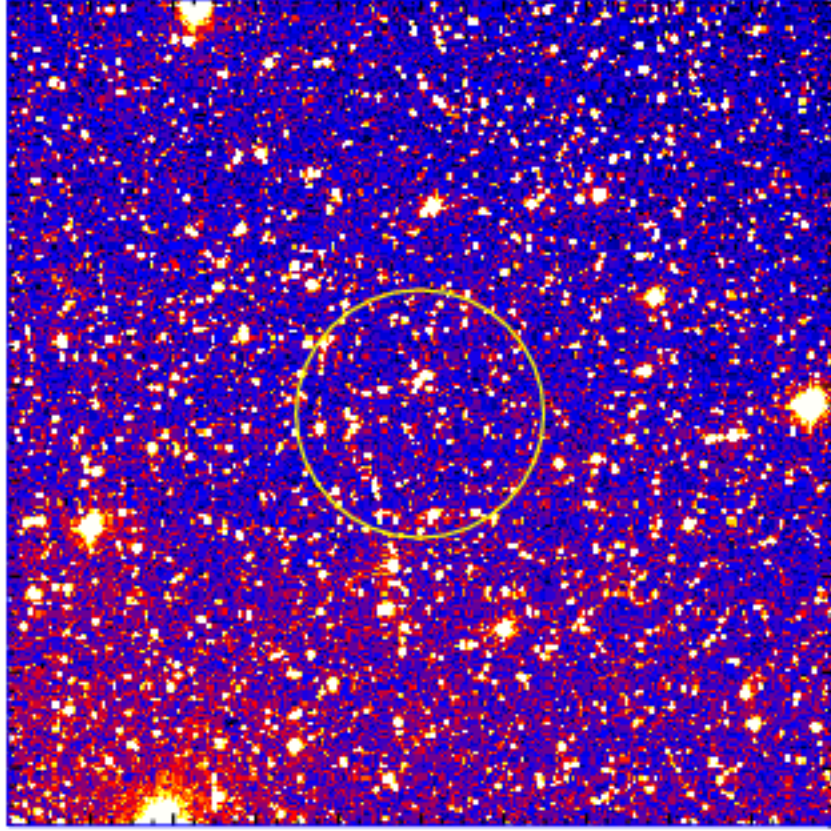

UVOT Finding Chart

OBSID 01209406000 / DATE-OBS 2024-01-17T16:53:33.7

28:00.0
26:00.0
24:00.0
22:00.0
22:20:00.0
18:00.0
16:00.0
14:00.0
12:00.0
10:00.0

20.0 5:35:00.0 40.0 20.0 34:00.0

RA (J2000)

0 200 2200 2400 2600 2800 3000 3200 3400 3600