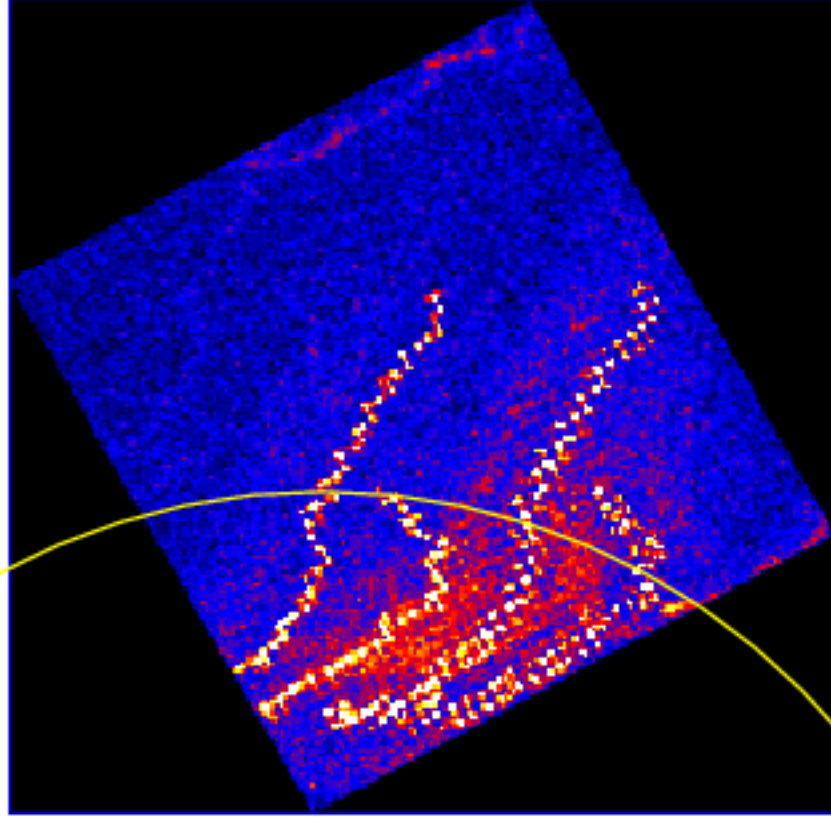

# DVOT Finding Chart

OBSID 01209401000 / DATE-OBS 2024-01-17T16:14:56.9

30.0

41:00.0

30.0

34:40:00.0

30.0

39:00.0

38:30.0

28.0 24.0 19:57:20.0 16.0

RA (J2000)

35

30

25

20

15