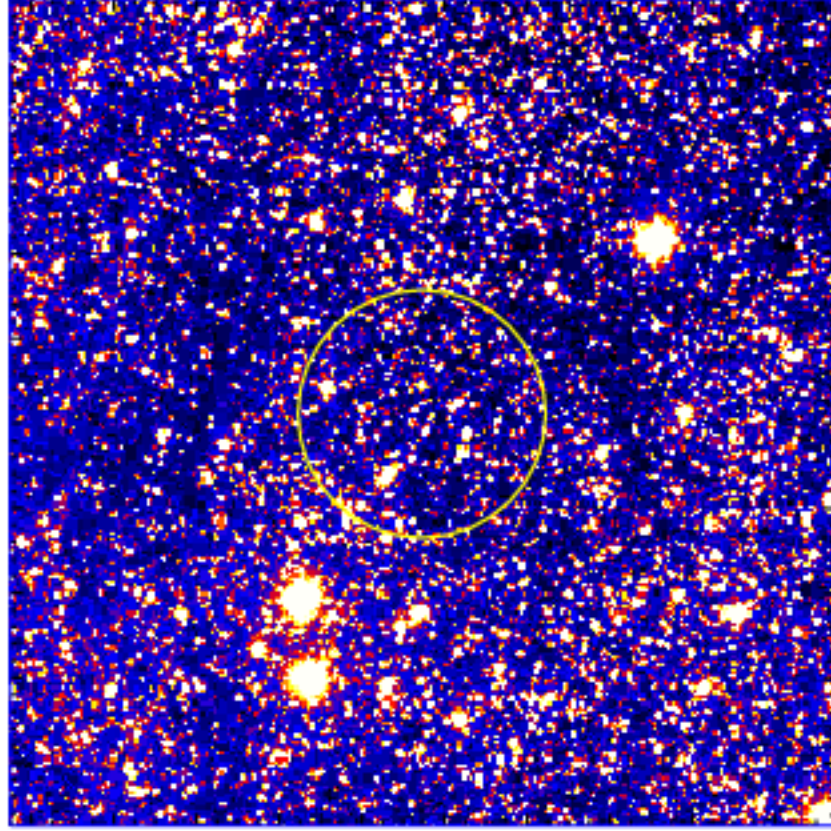

UVOT Finding Chart

OBSID 01209401000 / DATE-OBS 2024-01-17T16:12:17.1

50:00.0
48:00.0
46:00.0
44:00.0
42:00.0
34:40:00.0
38:00.0
36:00.0
34:00.0
32:00.0

19:58:00.0 30.0 57:00.0

RA (J2000)

2500

3000

3500