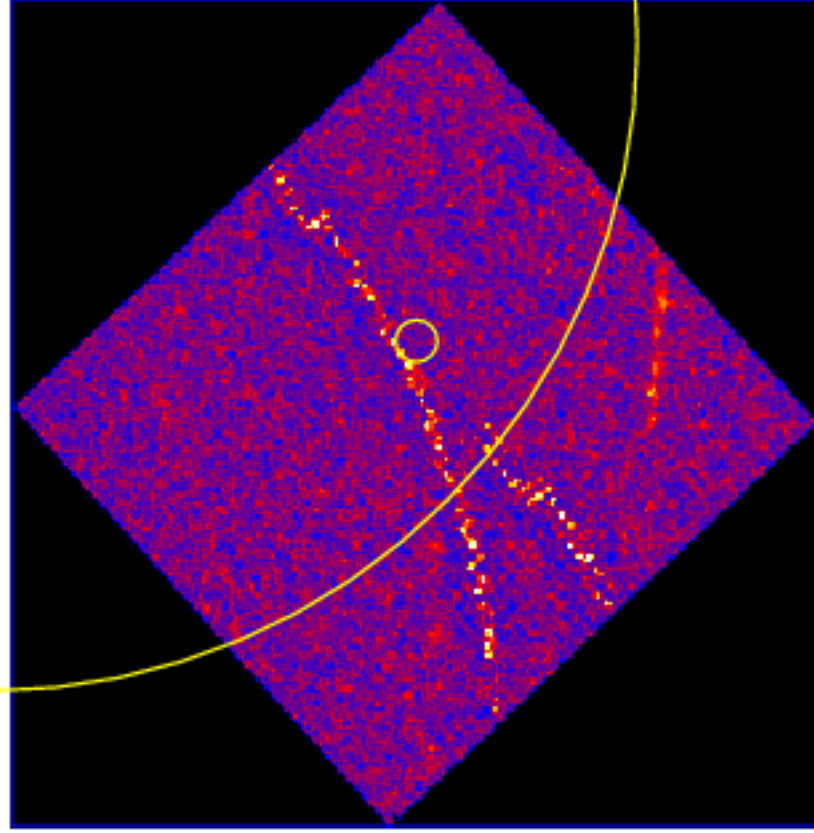

# UVOT Finding Chart

OBSID 01209370000 / DATE-OBS 2024-01-17T07:50:46.2

53:00.0

30.0

-15:54:00.0

30.0

55:00.0

30.0

56:00.0

Dec (J2000)

24.0 16:22:20.0 16.0 12.0

RA (J2000)

0 10 20 30 40 50 60 70 80 90