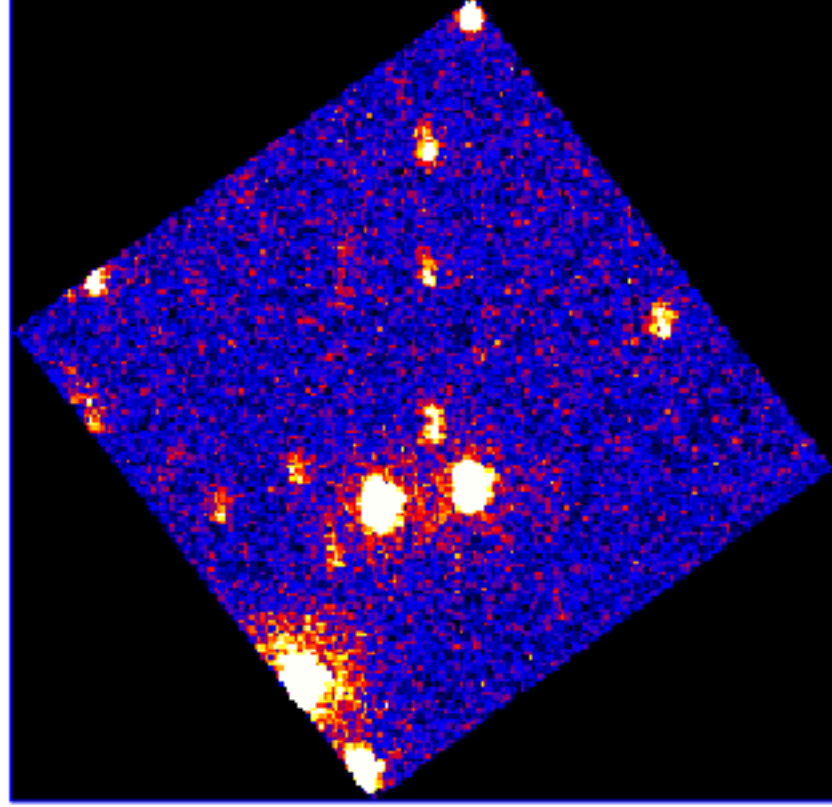

# UVOT Finding Chart

OBSID 01205899000 / DATE-OBS 2024-01-02T17:40:21.8

01:00.0

30.0

02:00.0

30.0

-20:03:00.0

30.0

04:00.0

30.0

28.0 24.0 6:27:20.0 16.0

RA (J2000)