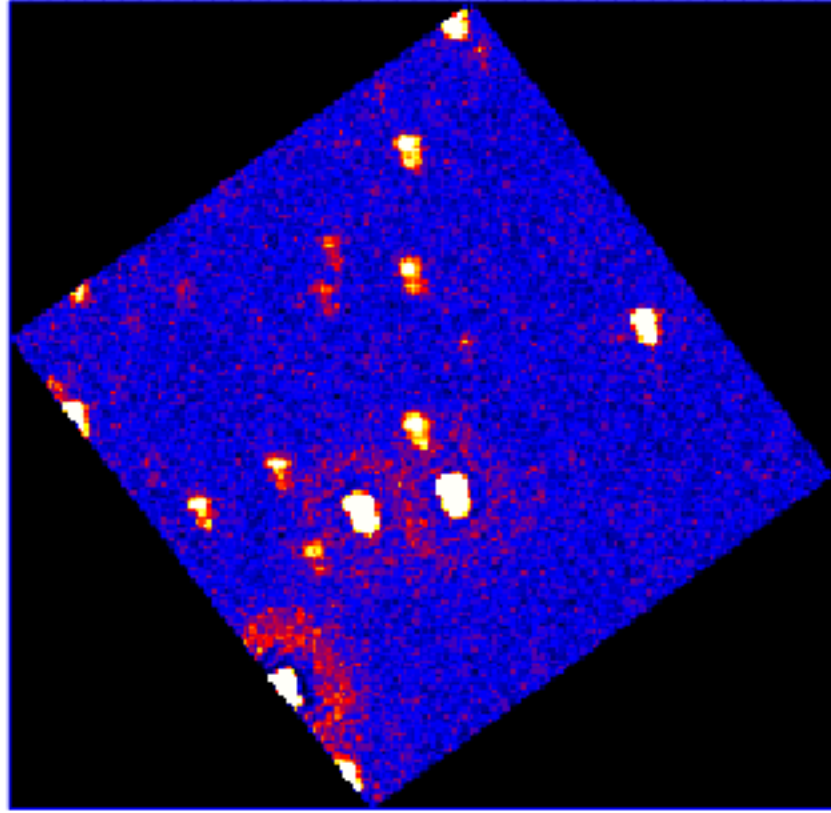

UVOT Finding Chart

OBSID 01205899000 / DATE-OBS 2024-01-02T17:37:43.3

01:00.0
30.0
02:00.0
30.0
-20:03:00.0
30.0
04:00.0
30.0

28.0 24.0 6:27:20.0 16.0

RA (J2000)