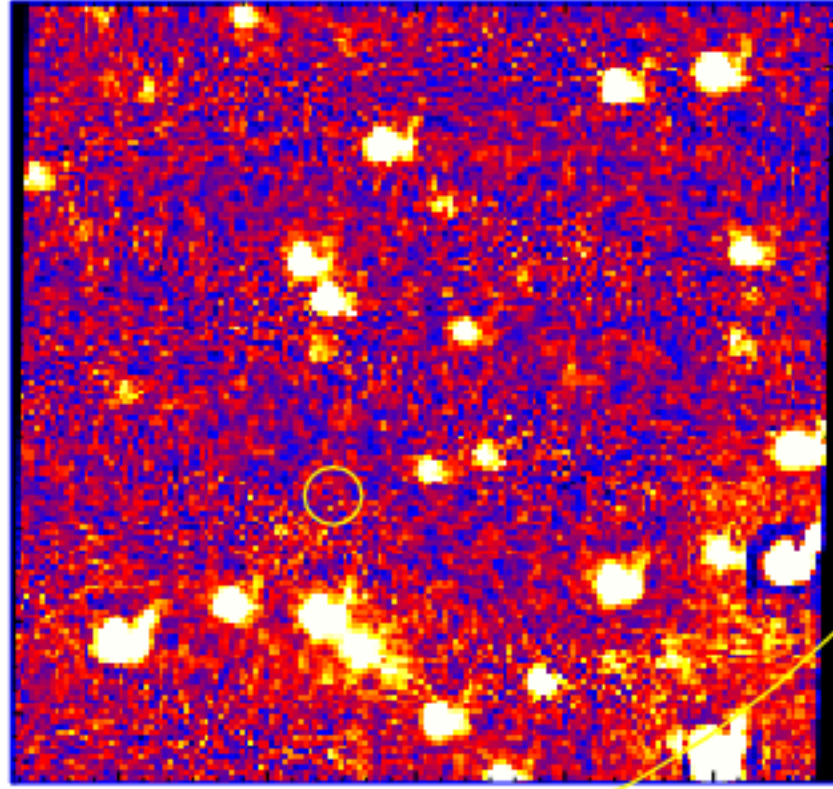

UVOT Finding Chart

OBSID 01205744000 / DATE-OBS 2024-01-01T20:28:26.5

39:00.0

30.0

51:38:00.0

30.0

37:00.0

28.0