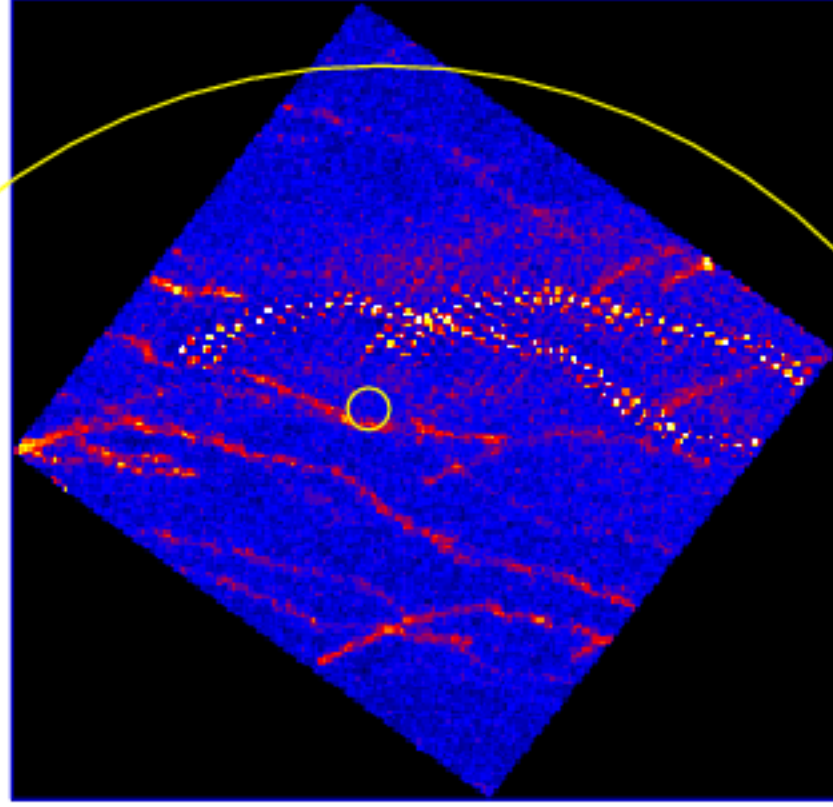

UVOT Finding Chart

OBSID 01205110000 / DATE-OBS 2023-12-28T08:59:08.7

20:01:20.0 14.0 08.0

RA (J2000)

Dec (J2000)

30.0

09:00.0

30.0

35:08:00.0

30.0

07:00.0

06:30.0

70

60

50

40