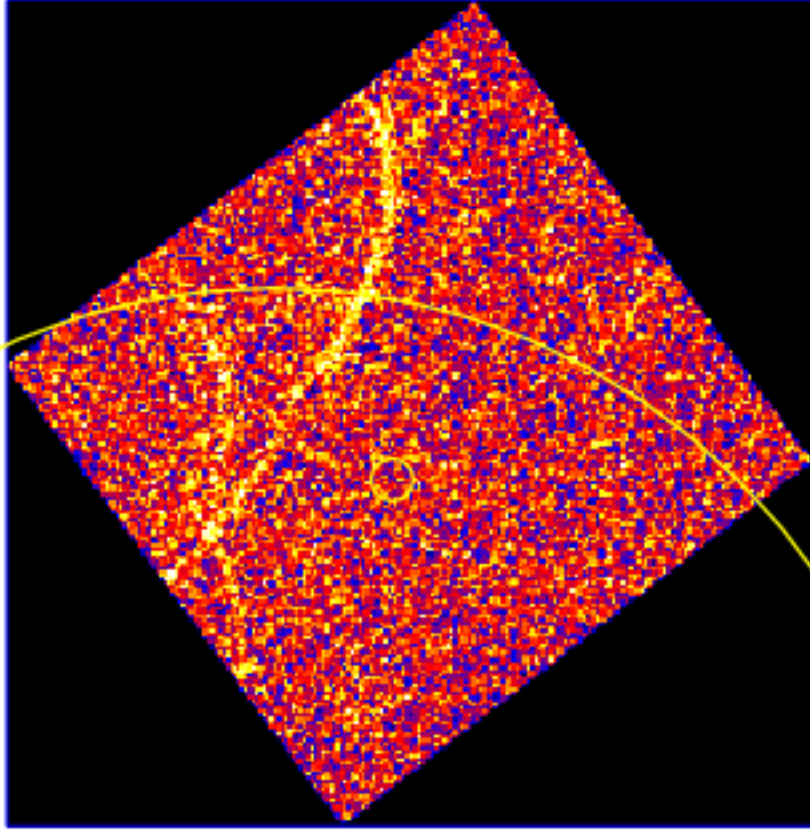

UVOT Finding Chart

OBSID 01192252000 / DATE-OBS 2023-09-16T04:25:01.3

36:00.0

30.0

-16:37:00.0

30.0

38:00.0

30.0

39:00.0

34.0 16:18:30.0 26.0 22.0

RA (J2000)

2

4

6

8

10