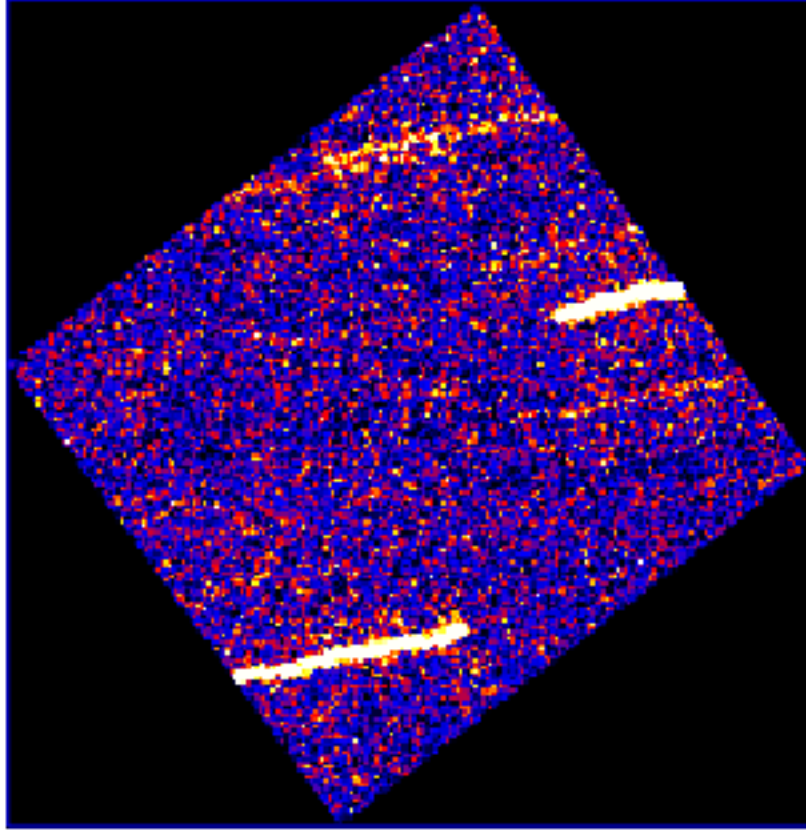

UVOT Finding Chart

OBSID 01192235000 / DATE-OBS 2023-09-16T03:09:15.4

51:30.0

52:00.0

30.0

-15:53:00.0

30.0

54:00.0

30.0

55:00.0

14.0 16:19:10.0 06.0 02.0

RA (J2000)