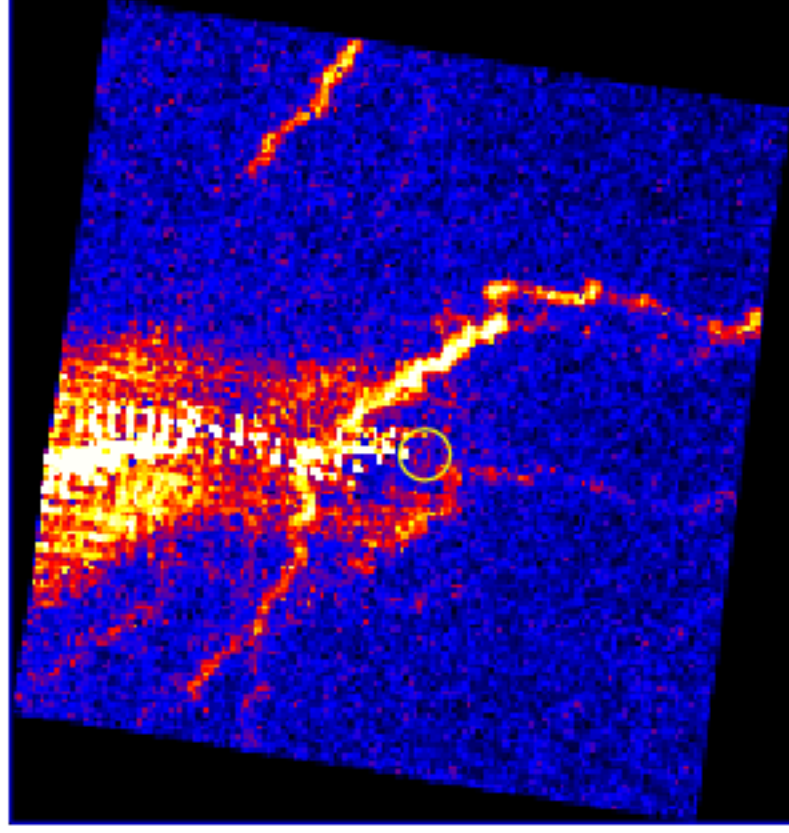

UVOT Finding Chart

OBSID 01186390000 / DATE-OBS 2023-08-21T15:14:12.9

30.0

32:00.0

30.0

35:31:00.0

30.0

48.0 44.0 19:59:40.0 36.0

RA (J2000)

0 2 4 6 8 10 12 14 16 18 20 22