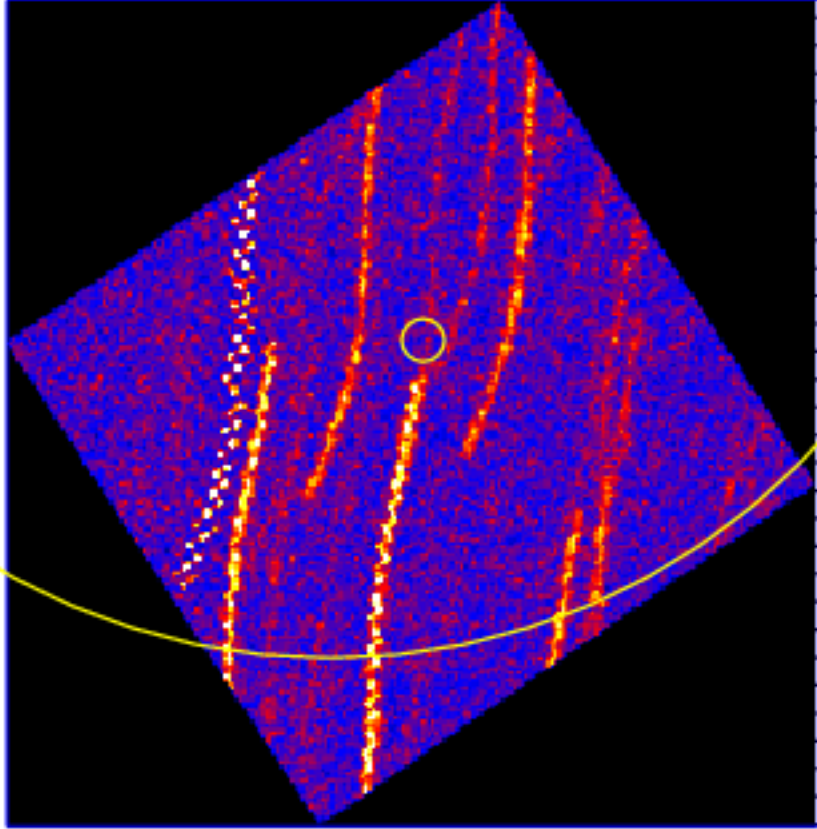

UVOT Finding Chart

OBSID 01180063000 / DATE-OBS 2023-07-20T07:59:33.6

40.0 3:12:30.0 20.0

RA (J2000)