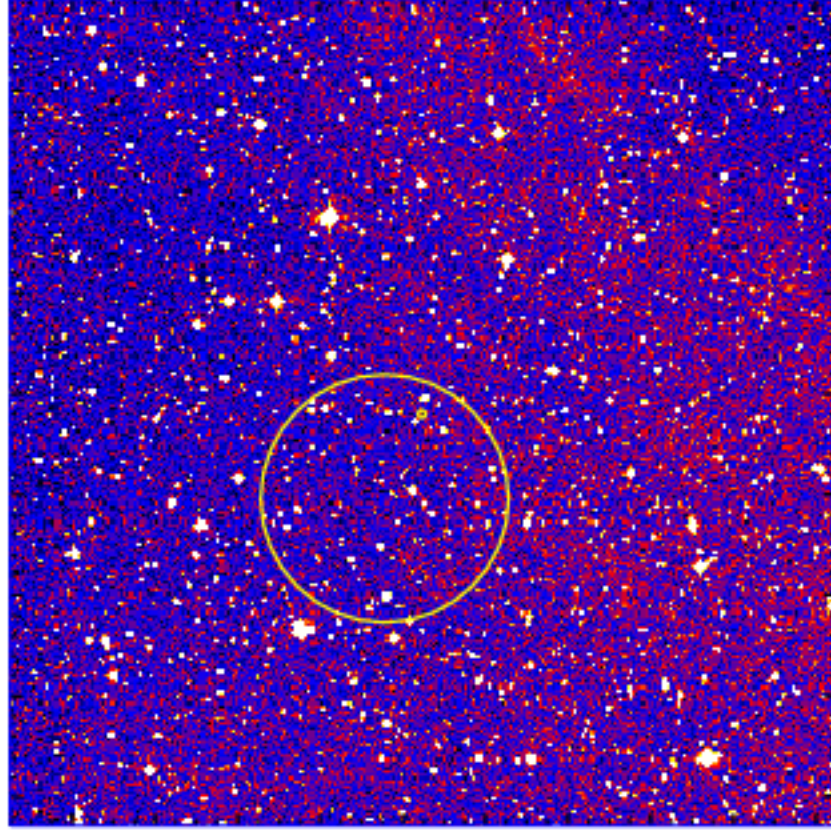

UVOT Finding Chart

OBSID 01180055000 / DATE-OBS 2023-07-20T07:24:13.3

36:00.0

38:00.0

40:00.0

42:00.0

44:00.0

46:00.0