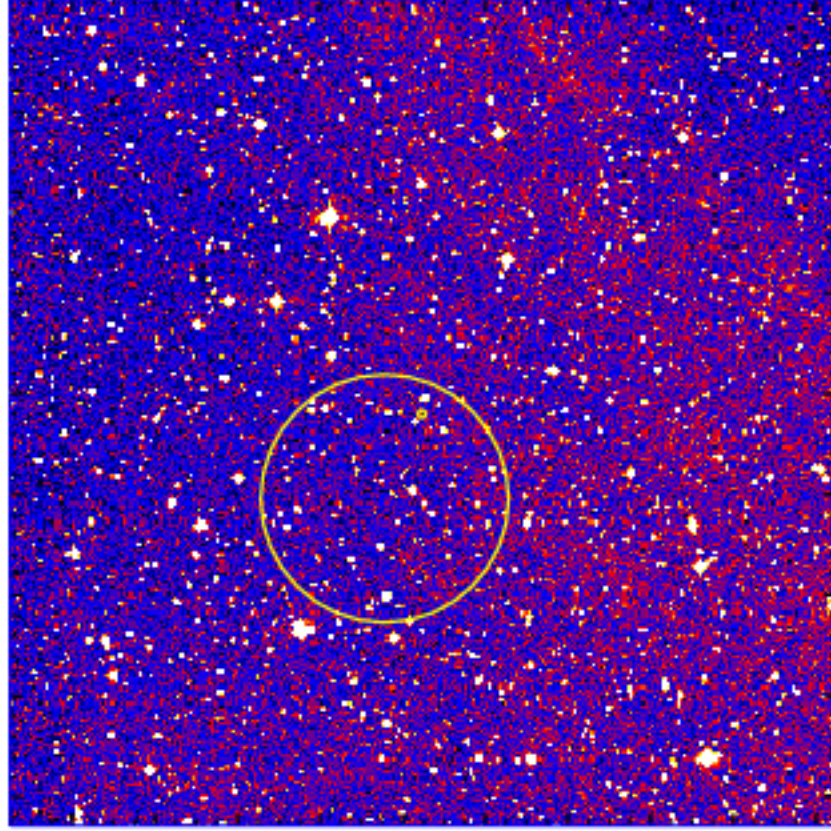

# UVOT Finding Chart

OBSID 01180055000 / DATE-OBS 2023-07-20T07:21:35.3

36:00.0

38:00.0

40:00.0

42:00.0

44:00.0

46:00.0