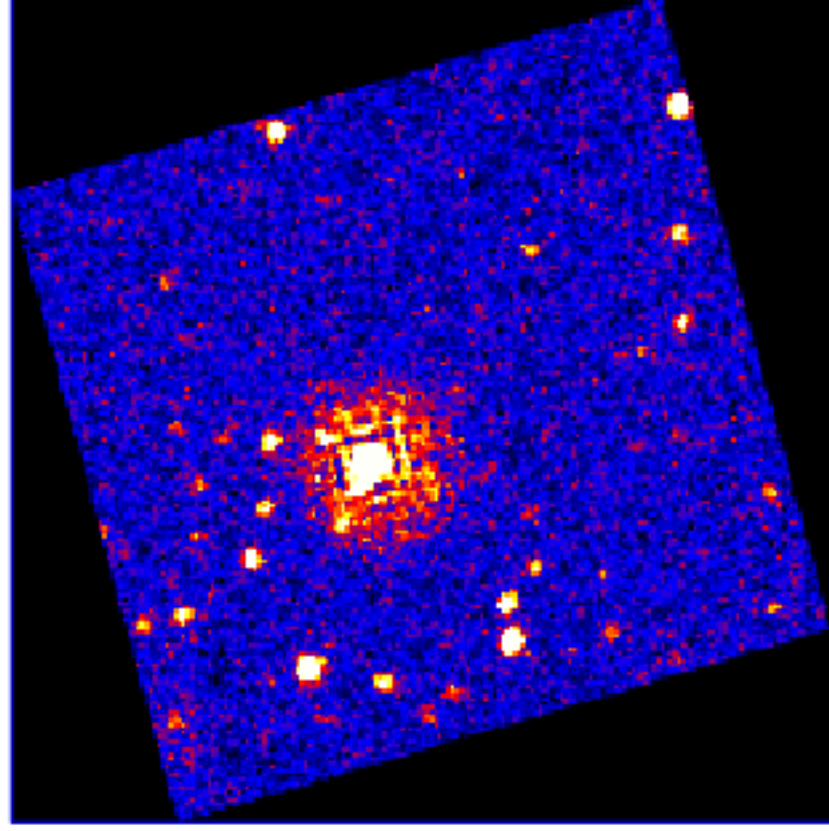

UVOT Finding Chart

OBSID 01167266001 / DATE-OBS 2023-05-06T15:59:27.3

34:00.0

30.0

44:33:00.0

30.0

32:00.0

30.0

31:00.0

08.0 04.0 21:48:00.0 56.0 47:52.0

RA (J2000)

0 2 4 6 8 10 12 14 16