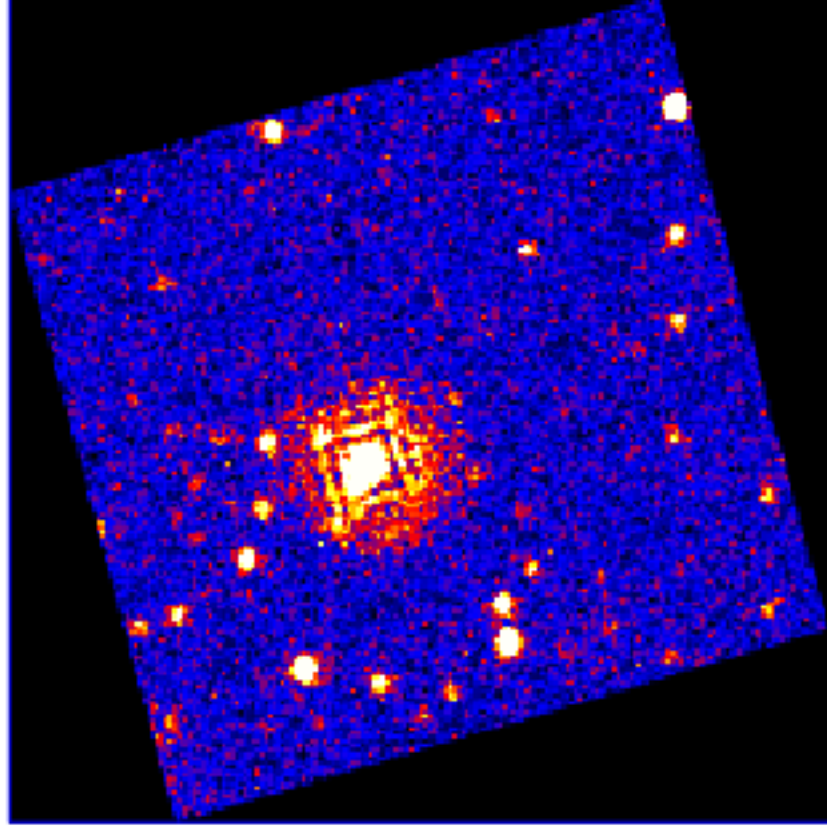

UVOT Finding Chart

OBSID 01167266001 / DATE-OBS 2023-05-06T15:49:59.2

34:00.0

30.0

44:33:00.0

30.0

32:00.0

30.0