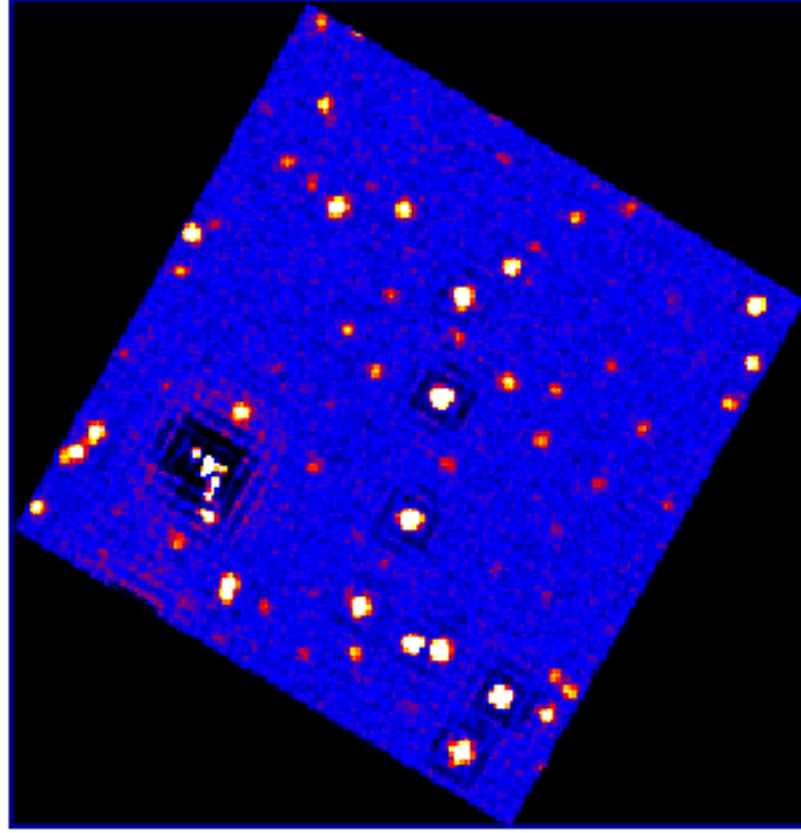

UVOT Finding Chart

OBSID 01163401000 / DATE-OBS 2023-04-09T05:11:49.8

20.0 10.0 21:58:00.0

RA (J2000)

30.0

52:00.0

30.0

51:00.0

30.0

52:50:00.0

49:30.0

20

40

60

80

100