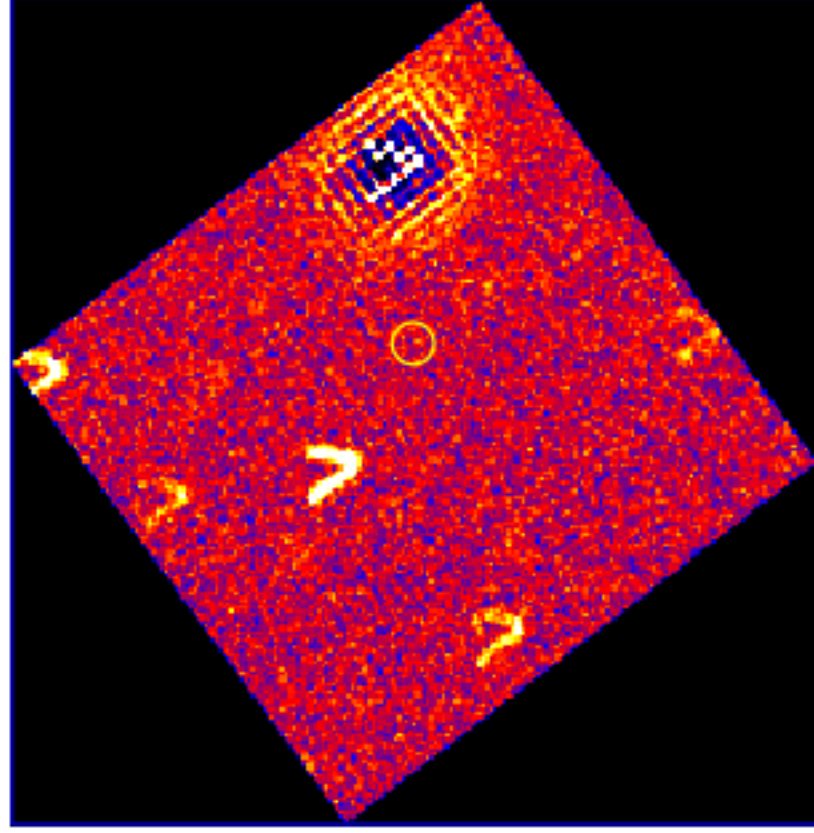

UVOT Finding Chart

OBSID 01159434000 / DATE-OBS 2023-03-11T19:39:48.5

52:30.0

53:00.0

30.0

-15:54:00.0

30.0

55:00.0

30.0

18.0 14.0 16:20:10.0 06.0

RA (J2000)

0 5 10 15 20 25 30 35 40 45