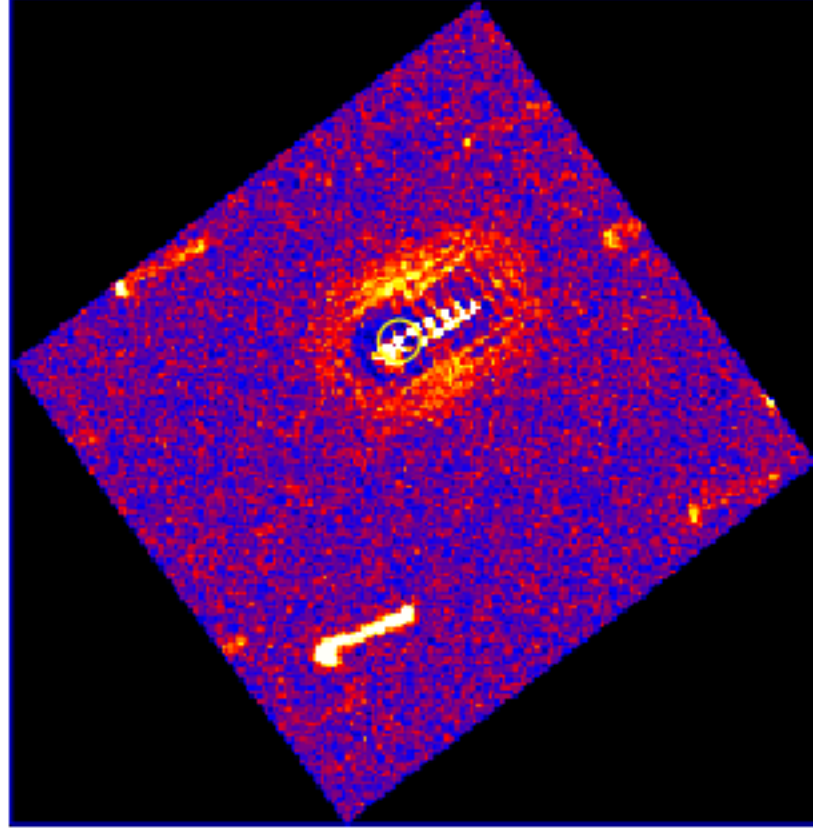

UVOT Finding Chart

OBSID 01159434000 / DATE-OBS 2023-03-11T19:28:21.4

52:30.0

53:00.0

30.0

-15:54:00.0

30.0

55:00.0

30.0

56:00.0

18.0 14.0 16:20:10.0 06.0

RA (J2000)

40

35

30

25

20

15

10

5