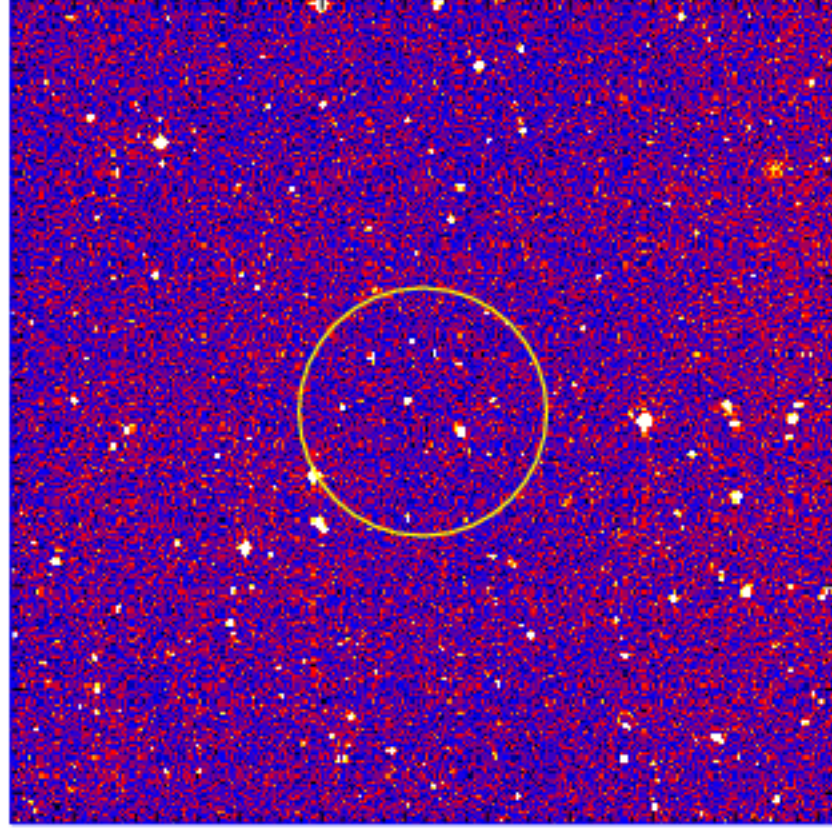

# UVOT Finding Chart

OBSID 01159108000 / DATE-OBS 2023-03-09T06:18:16.1

46:00.0  
44:00.0  
42:00.0  
0:40:00.0  
38:00.0  
36:00.0  
34:00.0  
32:00.0  
30:00.0  
28:00.0

3:04:00.0 40.0 20.0 03:00.0

RA (J2000)