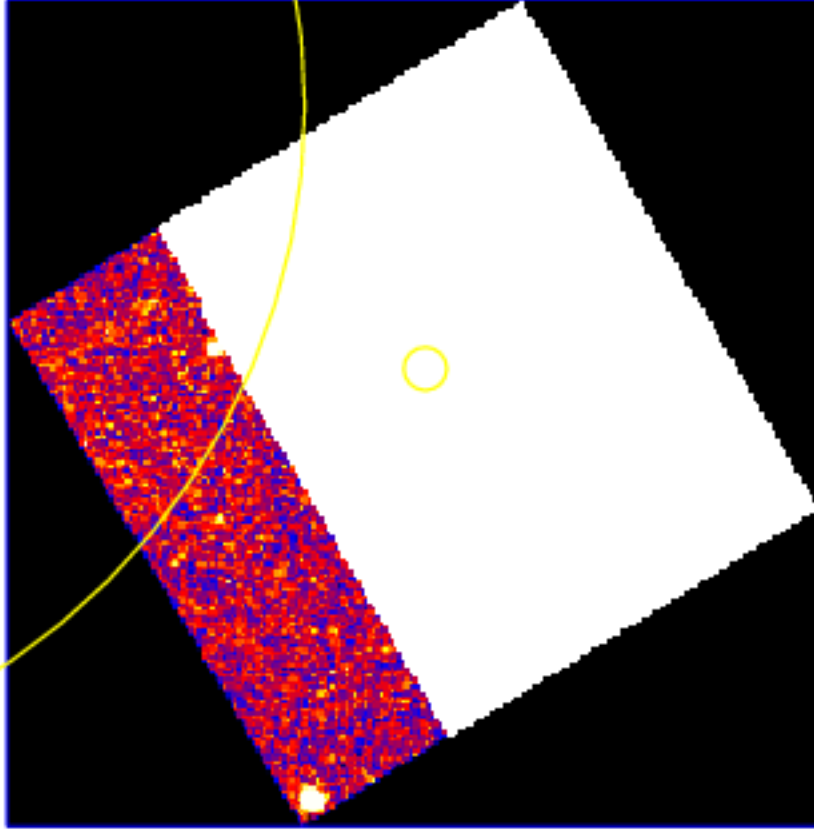

UVOT Finding Chart

OBSID 01152509000 / DATE-OBS 2023-02-04T03:02:42.3

56.0 15:52:50.0 44.0 38.0

RA (J2000)