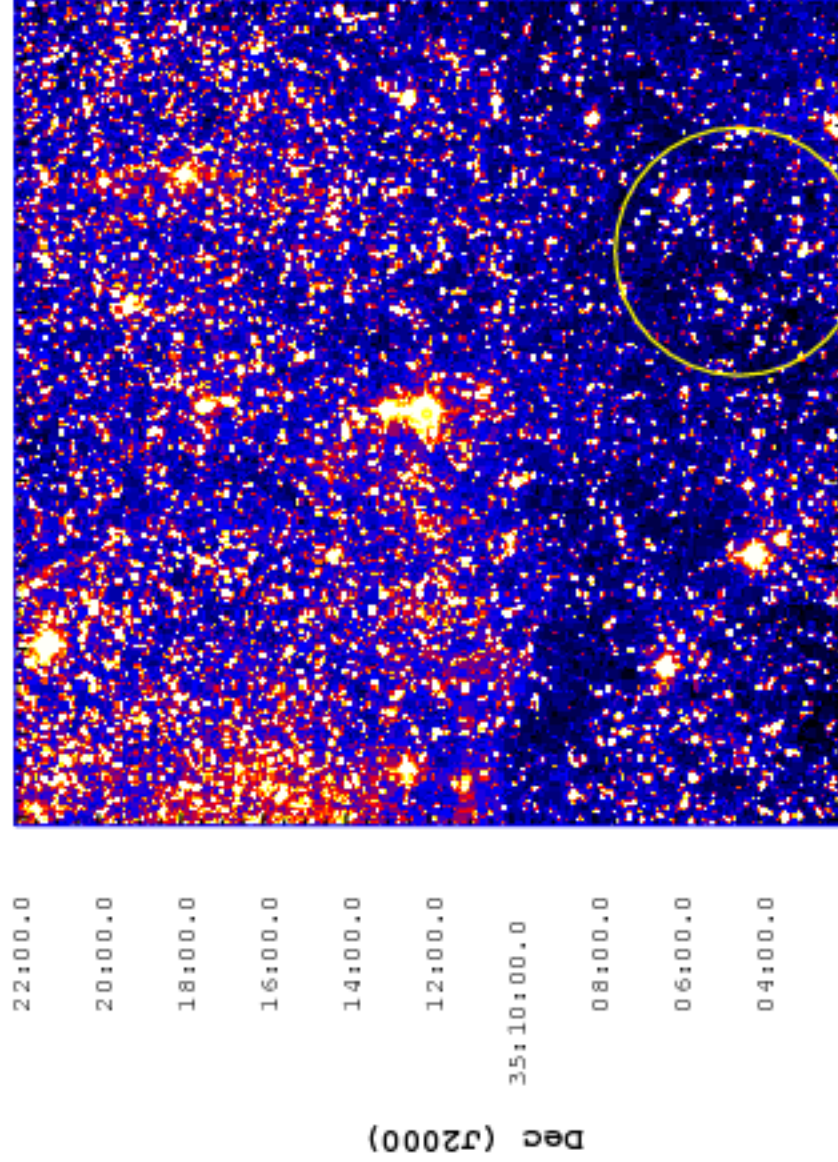

UVOT Finding Chart

OBSID 01148770000 / DATE-OBS 2023-01-13T00:42:59.4

59:00.0 30.0 19:58:00.0

RA (J2000)