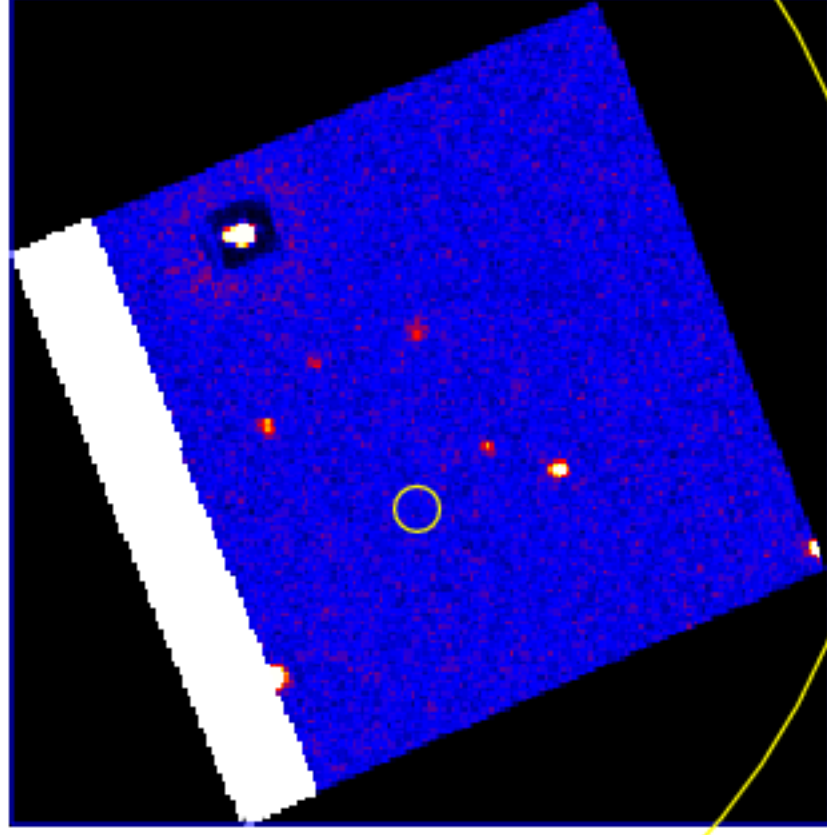

UVOT Finding Chart

OBSID 01144698000 / DATE-OBS 2022-12-16T11:23:13.1

24:00.0

30.0

-34:25:00.0

30.0

26:00.0

30.0