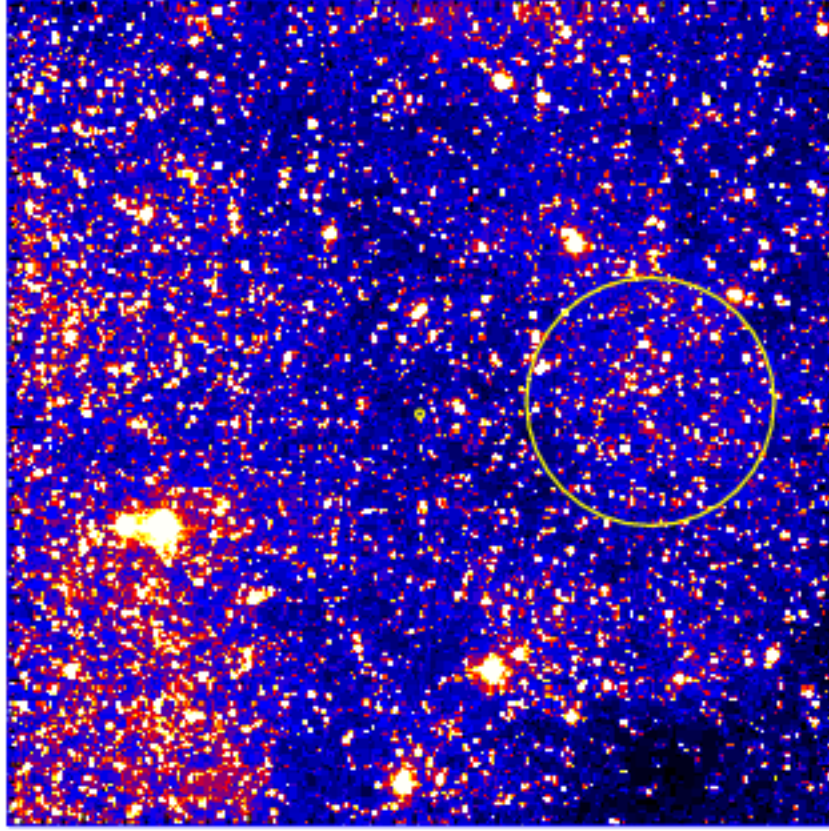

UVOT Finding Chart

OBSID 01143281000 / DATE-OBS 2022-12-04T10:51:09.7

14:00.0
12:00.0
10:00.0
08:00.0
06:00.0
04:00.0
02:00.0
35:00:00.0
58:00.0
34:56:00.0

Dec (J2000)

30.0 19:58:00.0 57:30.0

RA (J2000)

2500 3000 3500 4000 4500 5000 5500